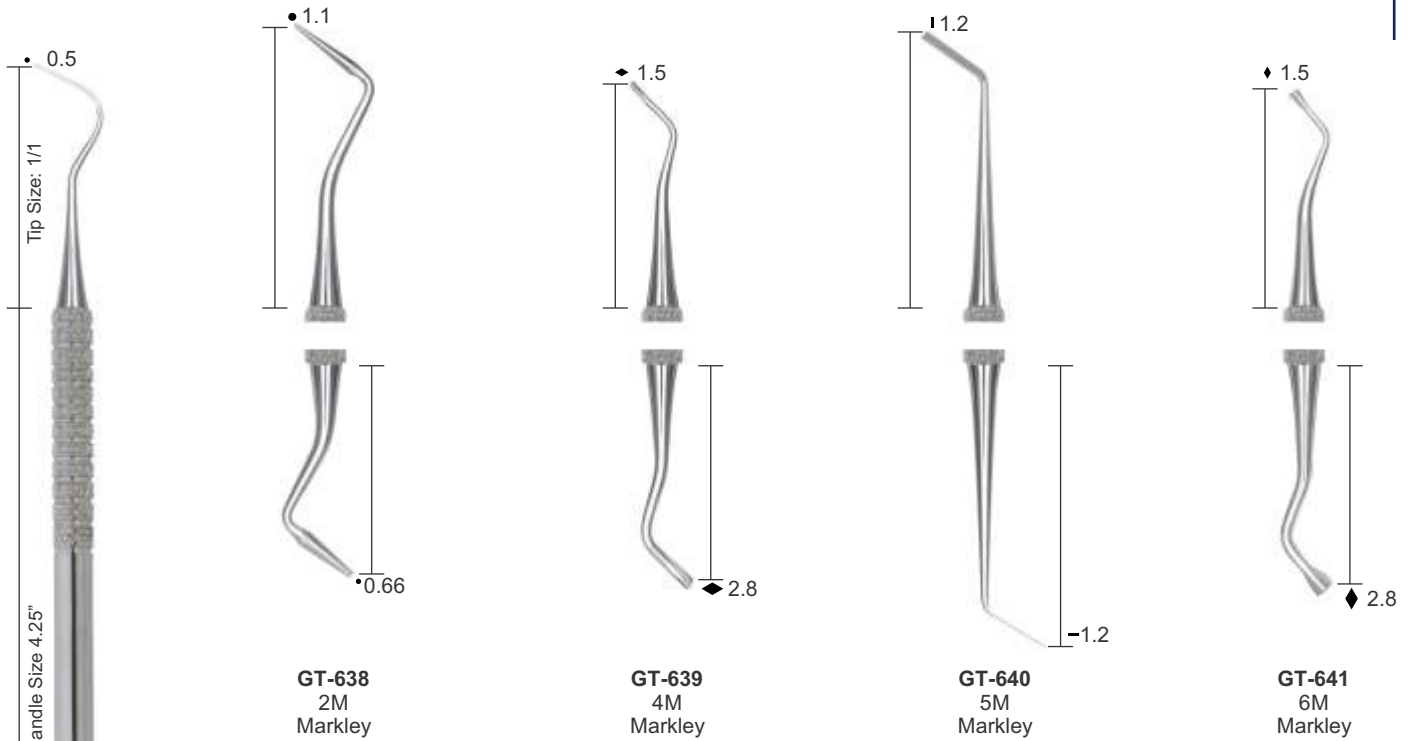

## RESTORATIVE INSTRUMENTS SOLID HANDLE 6MM, LENGTH 170MM