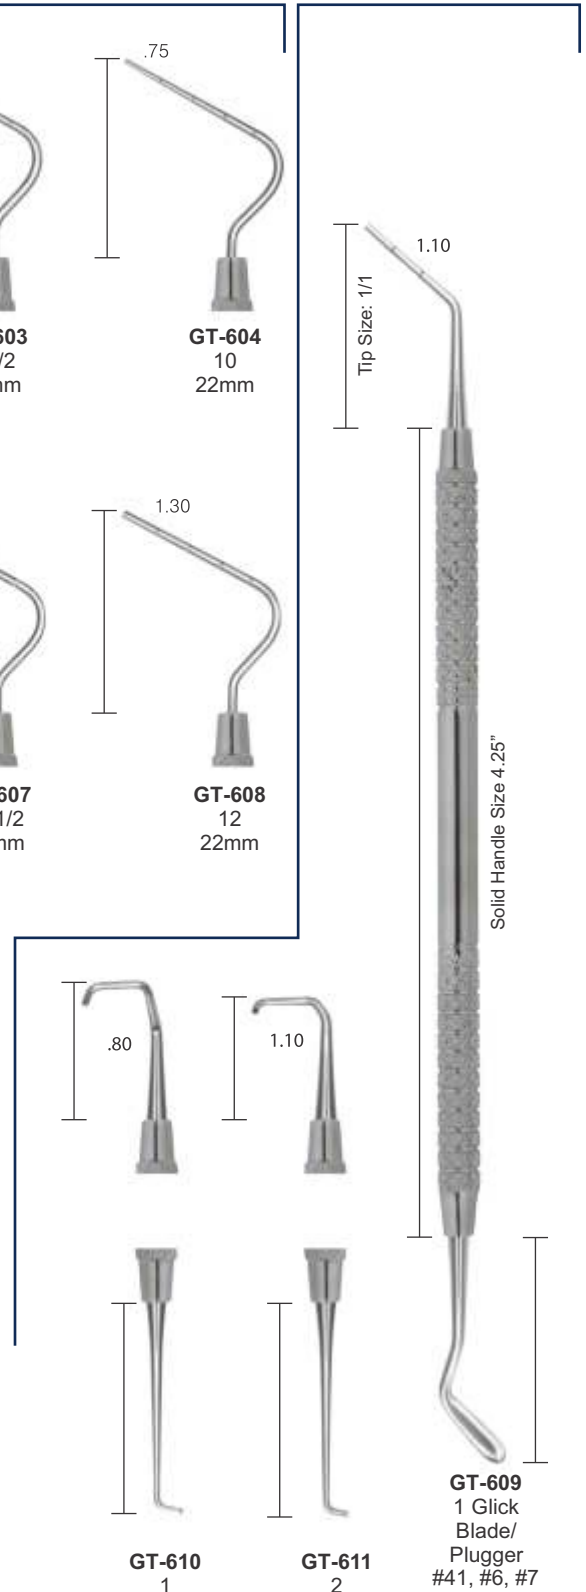

RETRO FILLING PLUGGERS