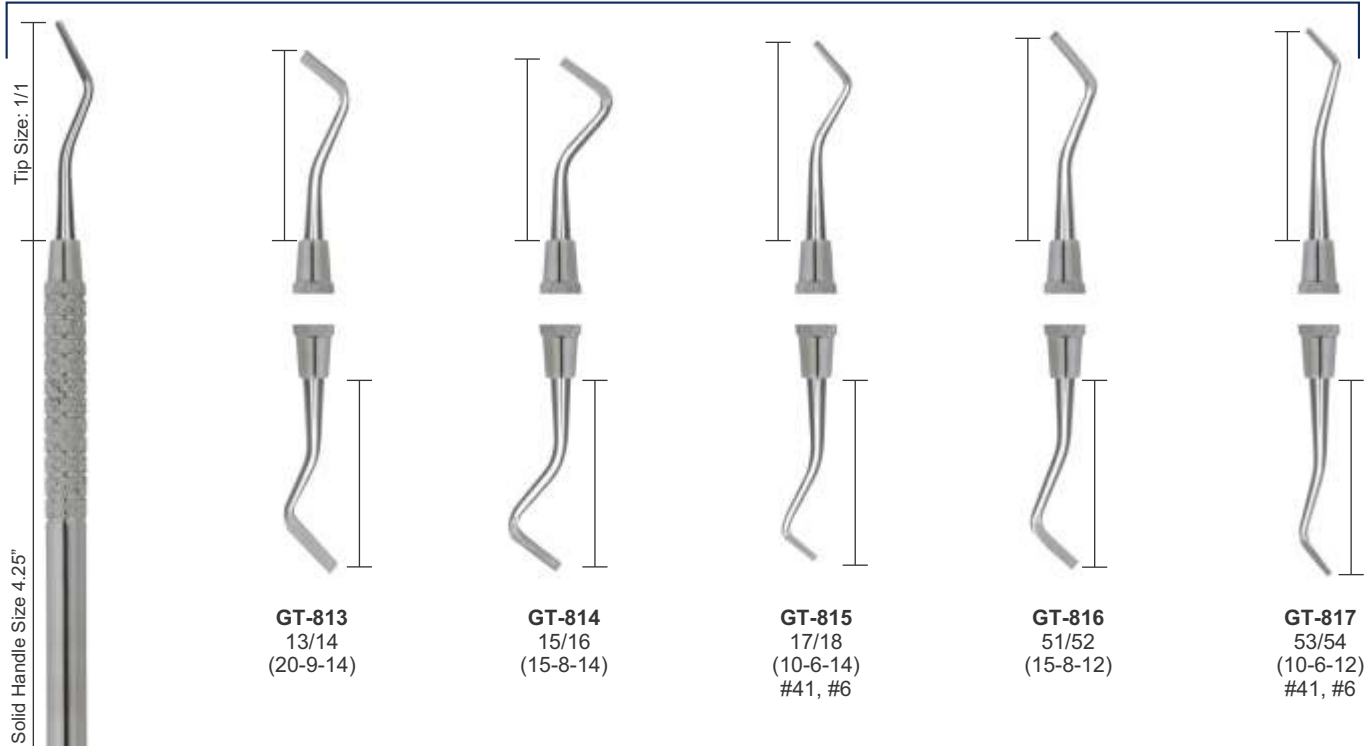

## RESTORATIVE INSTRUMENTS SOLID HANDLE 6MM, LENGTH 170MM