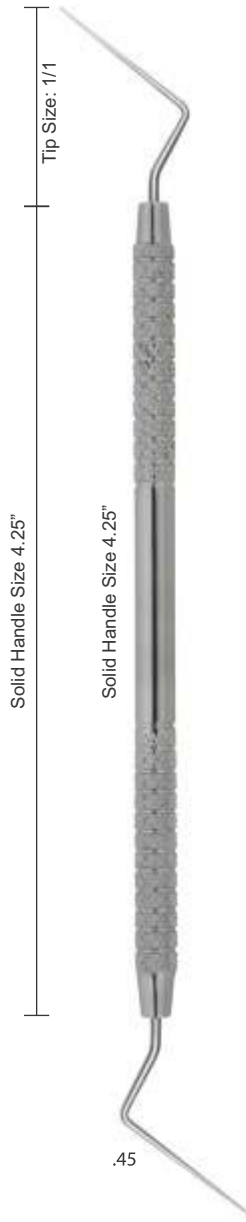

- Зонды
- Sondes
- Zahnsonden

- Зонди
- Sondas
- المستكشفين

EXPLORERS INSTRUMENTS
SOLID HANDLE 6MM, LENGTH 170MM

PLUGGERS

GT-562 5/7 21mm	GT-563 9/11 21mm	GT-564 1/2 Root Canal Plugger	GT-565 3/4 Root Canal Plugger
GT-561 1/3 21mm	GT-566 MA57 27mm	GT-567 GP3 30mm	
GT-568 ISO Size 30 24mm	GT-569 ISO Size 40 24mm	GT-570 ISO Size 50 24mm	GT-571 ISO Size 60 24mm