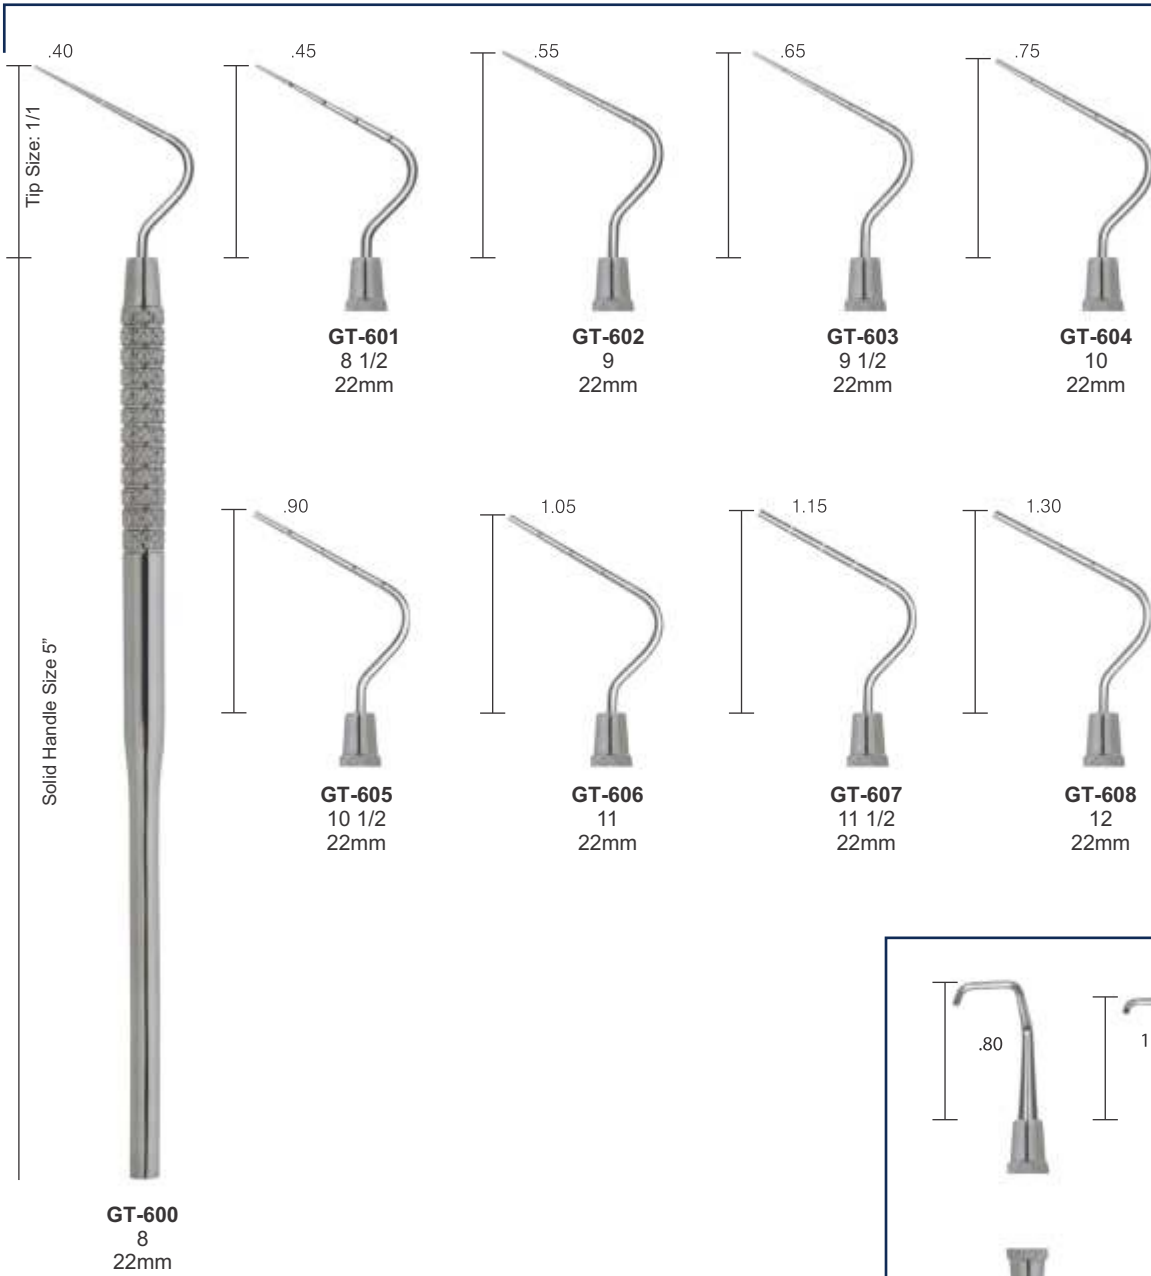

## ENDODONTICS INSTRUMENTS SOLID HANDLE 6MM, LENGTH 170MM POSTERIOR