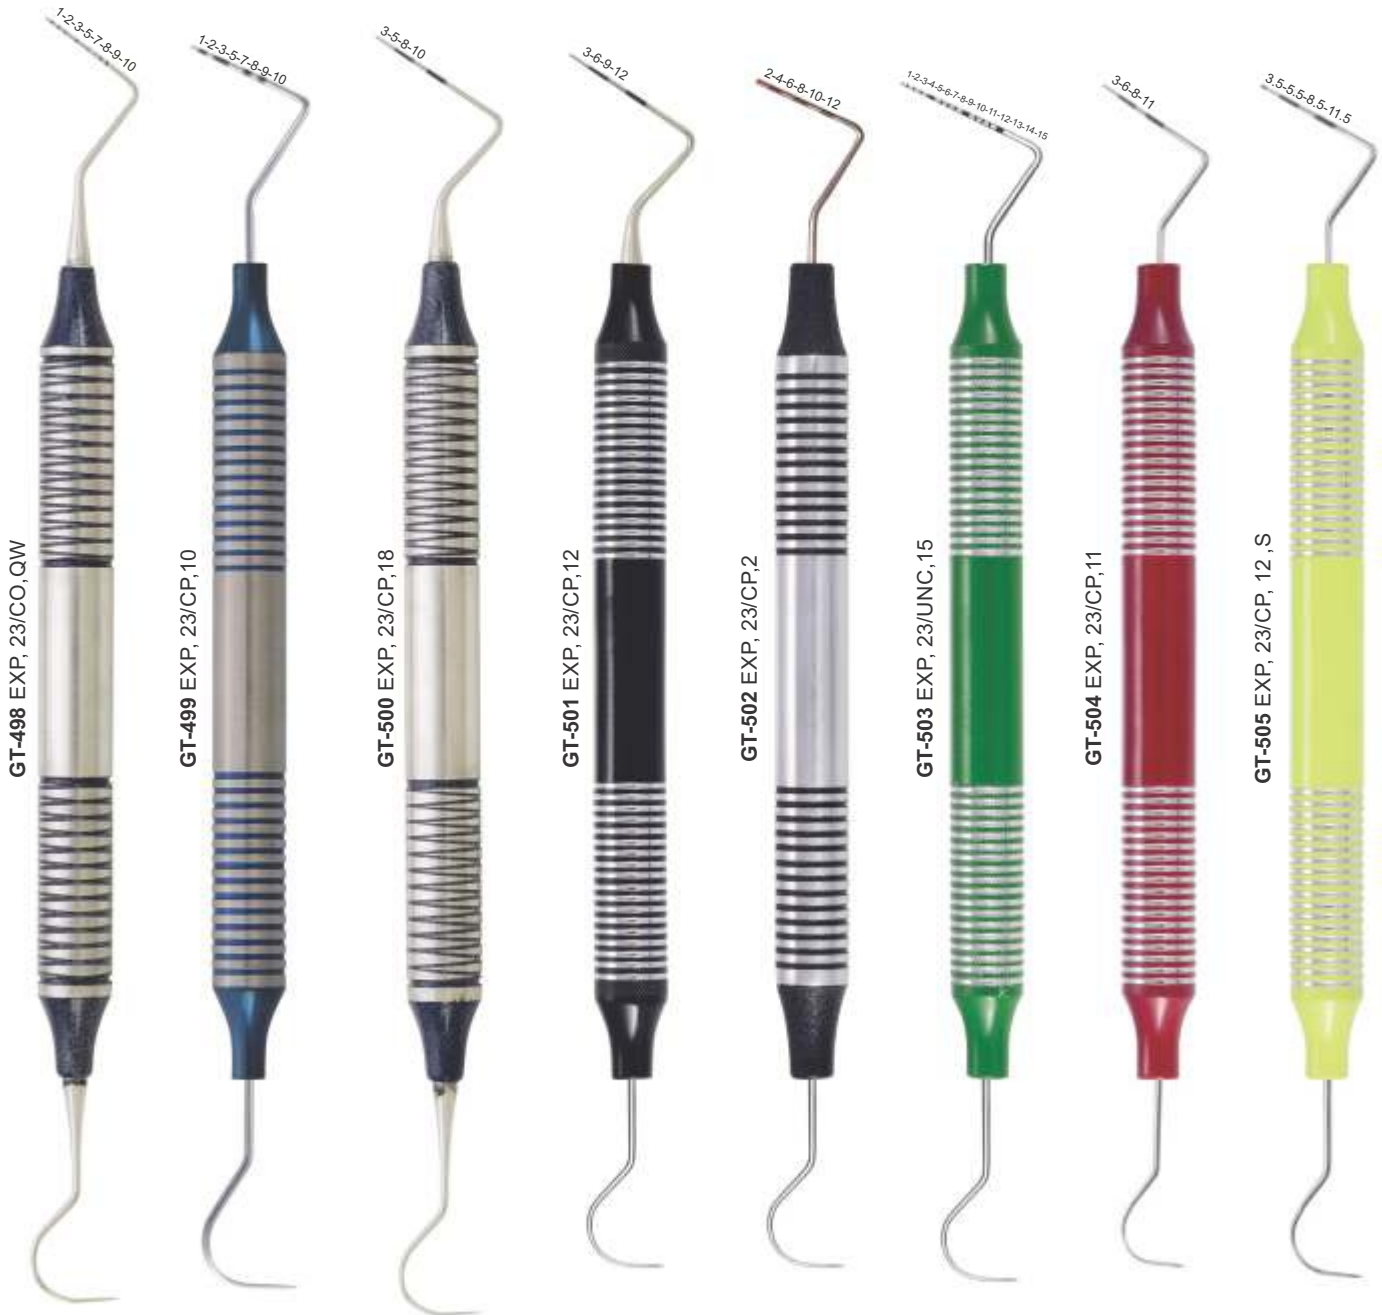

- Инструменты пародонтологические
- Instruments pour la parodontologie
- Instrumente für die Parodontologie
- Инструменти пародонтологічні
- instrumentos para periodoncia
- الصكوك اللثة

PERIODONTAL SET OF 10 PIECES SOLID HANDLE 6MM LENGTH 170MM

- Зонды
  - Sondes
  - Zahnsonden
- Зонди
  - Sondas
  - المستكشفين

WILLIAM PROBE SET DOUBLE ENDED WITH HOLLOW HANDLE 9.5MM, LENGTH 170MM  
CERAMIC COATED HANDLE

Proper care must be given during cleaning, sharpening and sterilization to preserve design and integrity and to prolong usefulness. Do not expose instruments to sterilization temperatures above 350 F/177 C or to higher than recommended chemical concentrations.