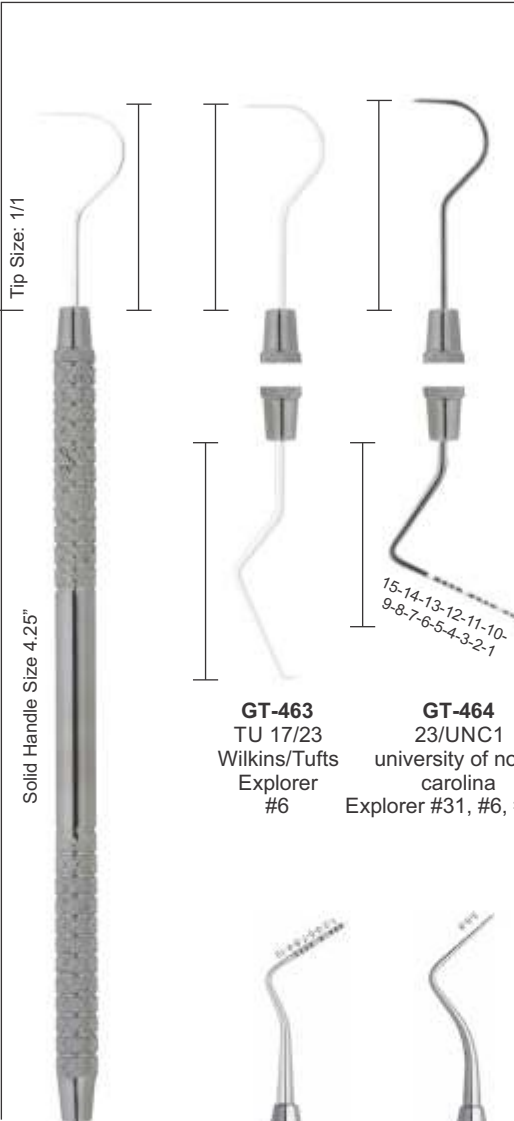

Tip Size: 1/1

Solid Handle Size 4.25"