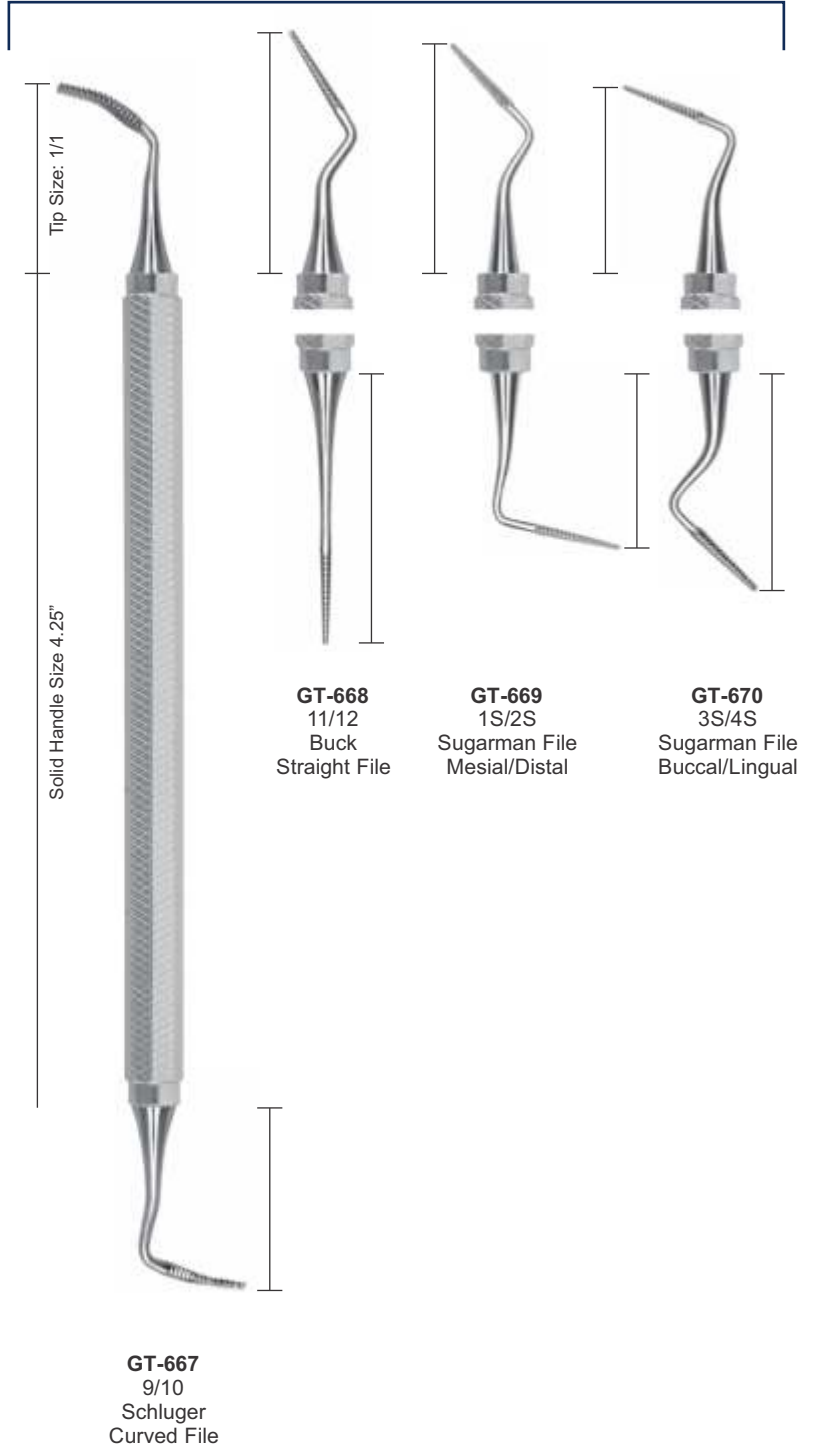

PERIODONTAL FILES