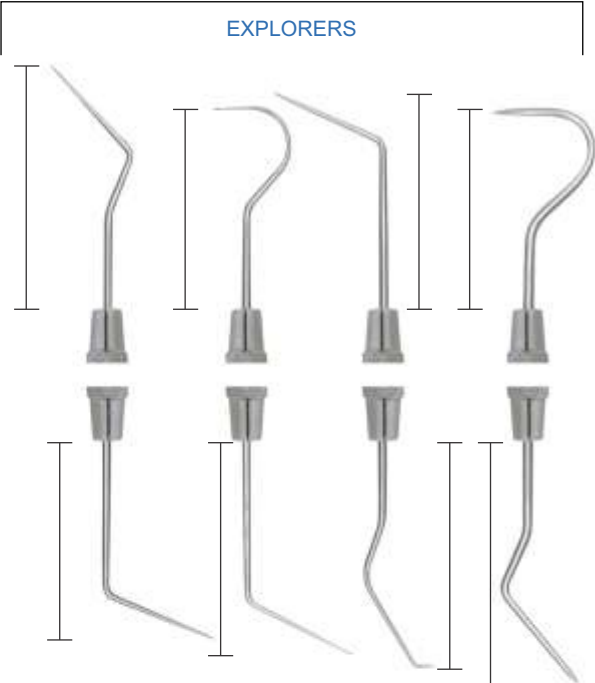

GT-466
DG 16
#31, #6, #7
Thick, #6

GT-467
DG 16/23

GT-468
DG 16/17

GT-469
1
Abou-Rass
Explorers

EXPLORERS