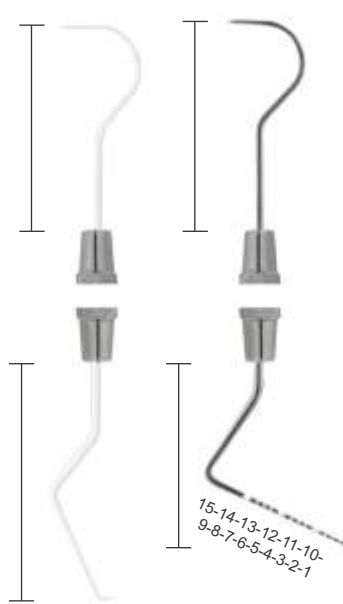

#### Explorers-Single-End

**GT-461**  
23  
Shepherd's  
Hook  
Explorer  
#30, #6, #7, #8

Tip Size: 1/1

Solid Handle Size 4.25"

**GT-463**  
TU 17/23  
Wilkins/Tufts  
Explorer  
#6

**GT-464**  
23/UNC1  
university of north  
carolina  
Explorer #31, #6, #7, #8