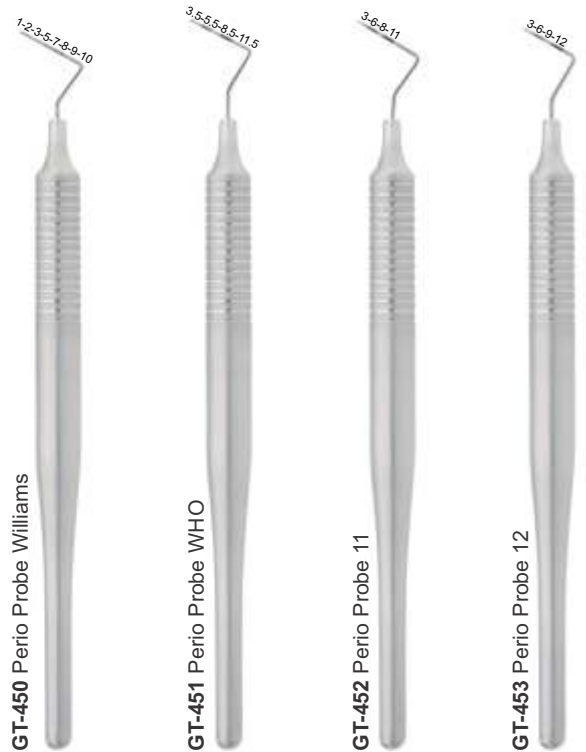

Probes Single Ended 6mm, length 150mm

GT-450 Perio Probe Williams

GT-451 Perio Probe WHO

GT-452 Perio Probe 11

GT-453 Perio Probe 12

Examination Set of 4 Pieces