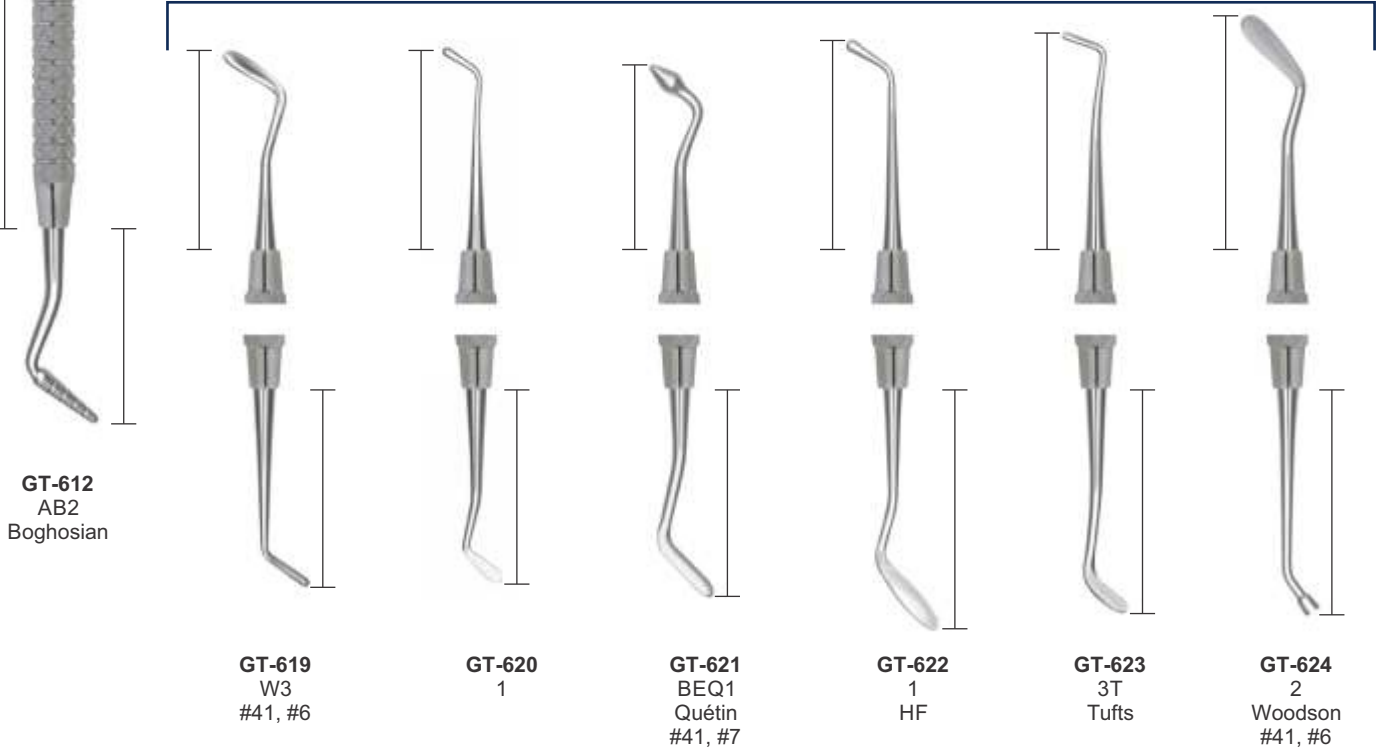

UNIVERSAL FILLING INSTRUMENTS