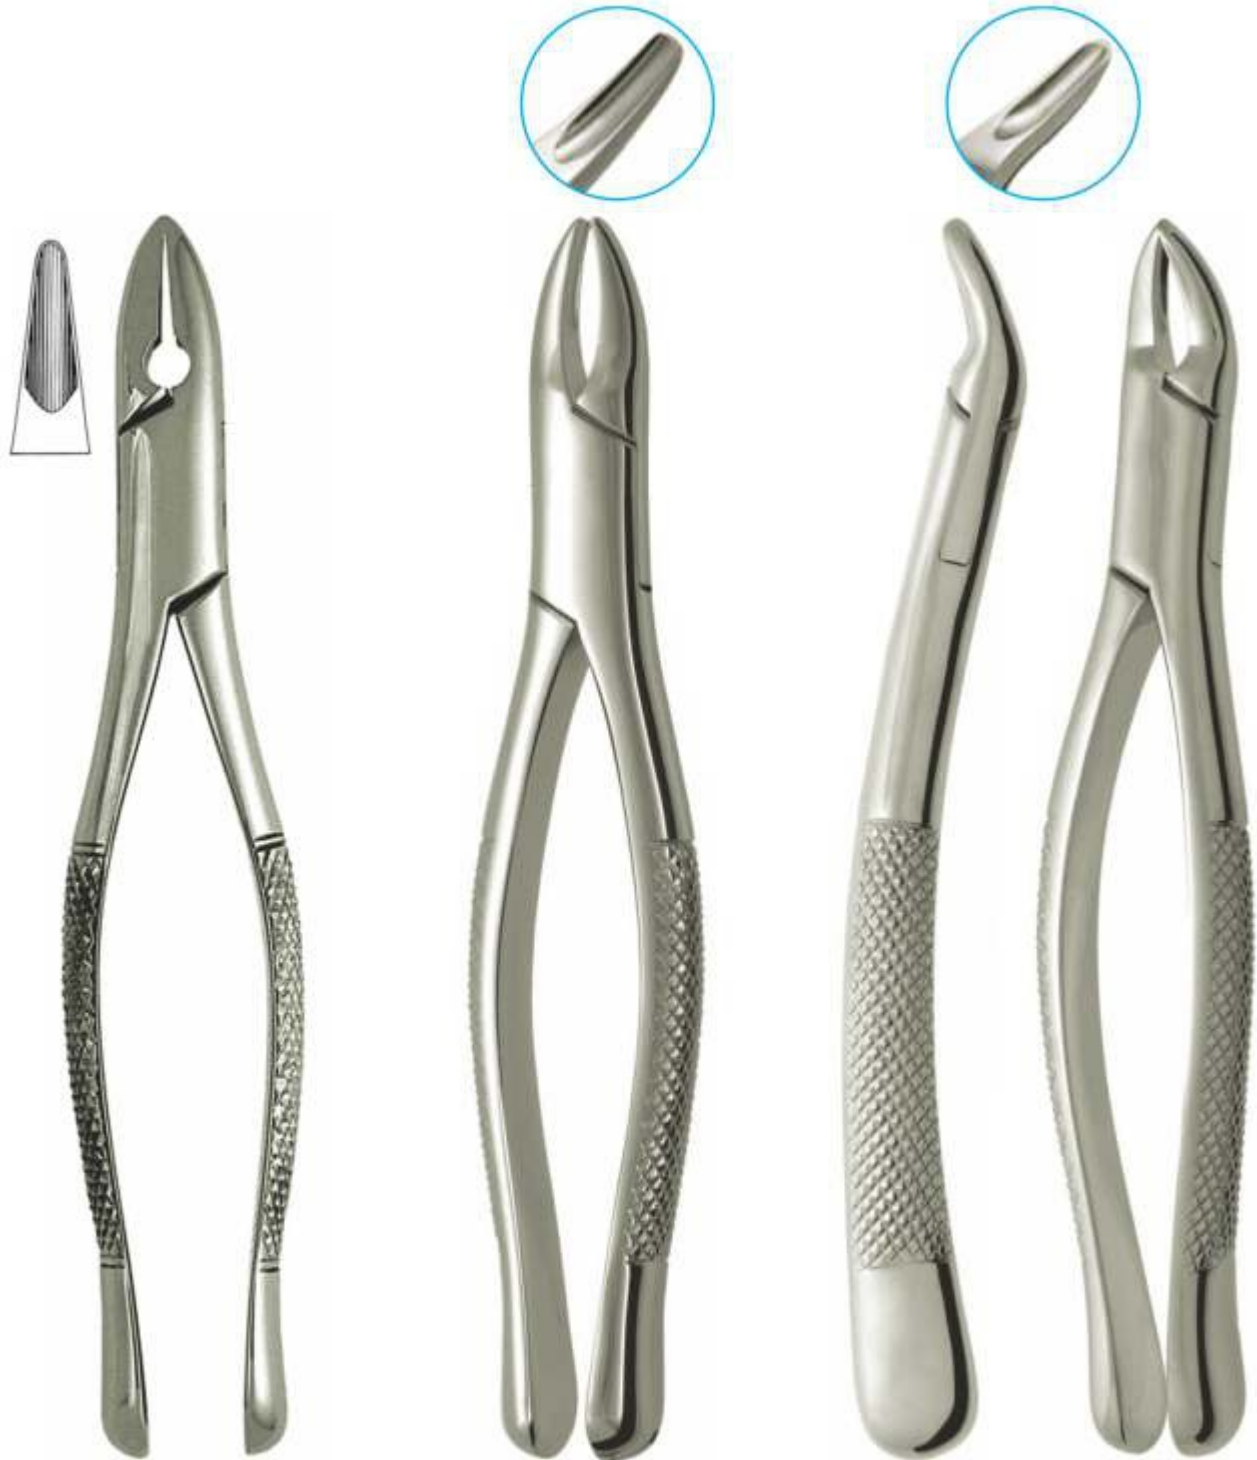

- Щипцы экстракционные (американская форма)
- Щипці екстракційні (американська форма)
- Daviers - forme américaine
- Pinzere per estrazione - forma americana
- Fórceps de extracción - forma americana
- استخراج الملقط (النمط الأمريكي)

GT-075
 # 1STD
Winter
upper centrals and canines

GT-076
Fig. 1
upper incisors
and roots

GT-077
Cryer
Fig. 150