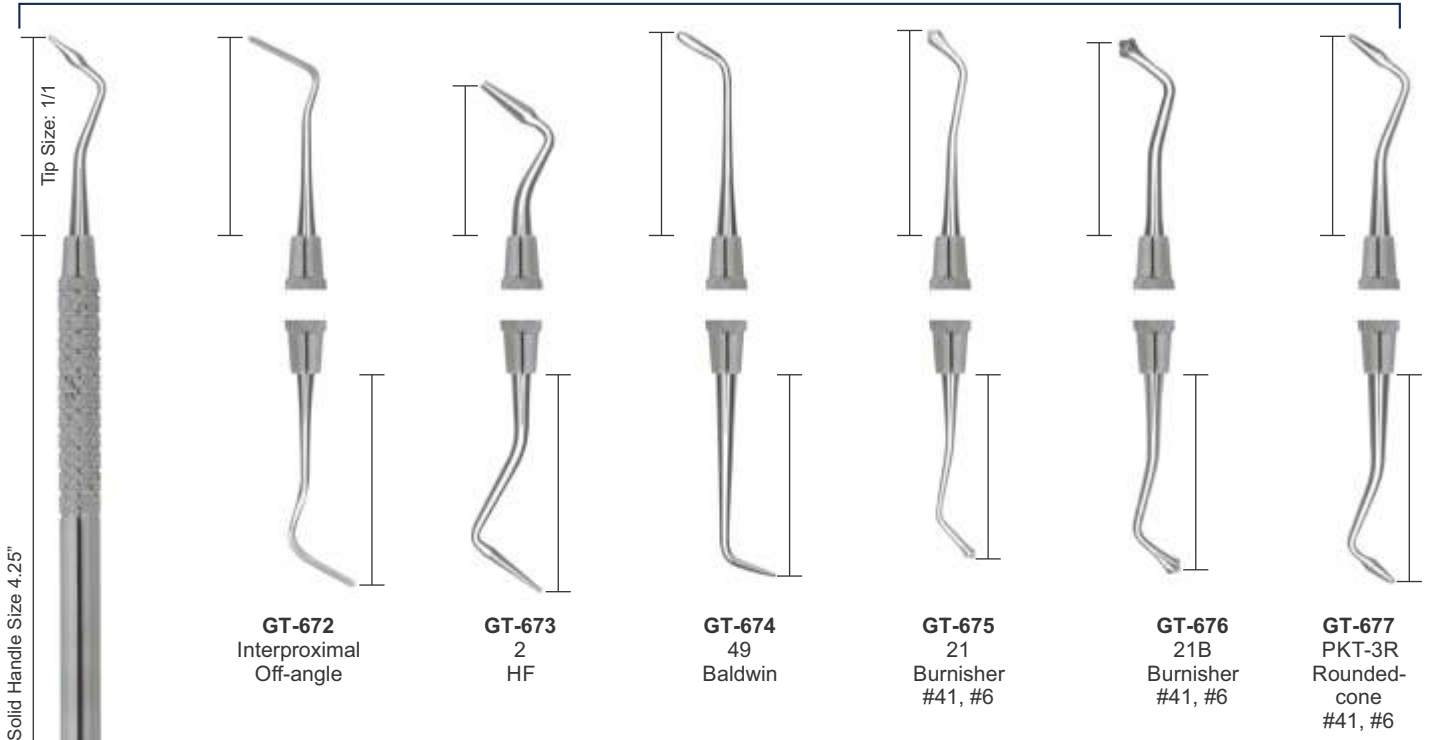

- Инструменты для реставрации
- Instruments pour plombage
- Füllungsinstrumente (mit Kontrawinkel)
- Инструменти для реставрації
- Instrumentos para obturaciones
- ملء الصكوك

COMPOSITE/PLASTIC FILLING INSTRUMENTS SOLID HANDLE 6MM, LENGTH 170MM

BURNISHER FILLING INSTRUMENTS

GT-672
Interproximal
Off-angle

GT-673
2
HF

GT-674
49
Baldwin

GT-675
21
Burnisher
#41, #6

GT-676
21B
Burnisher
#41, #6

GT-677
PKT-3R
Rounded-
cone
#41, #6