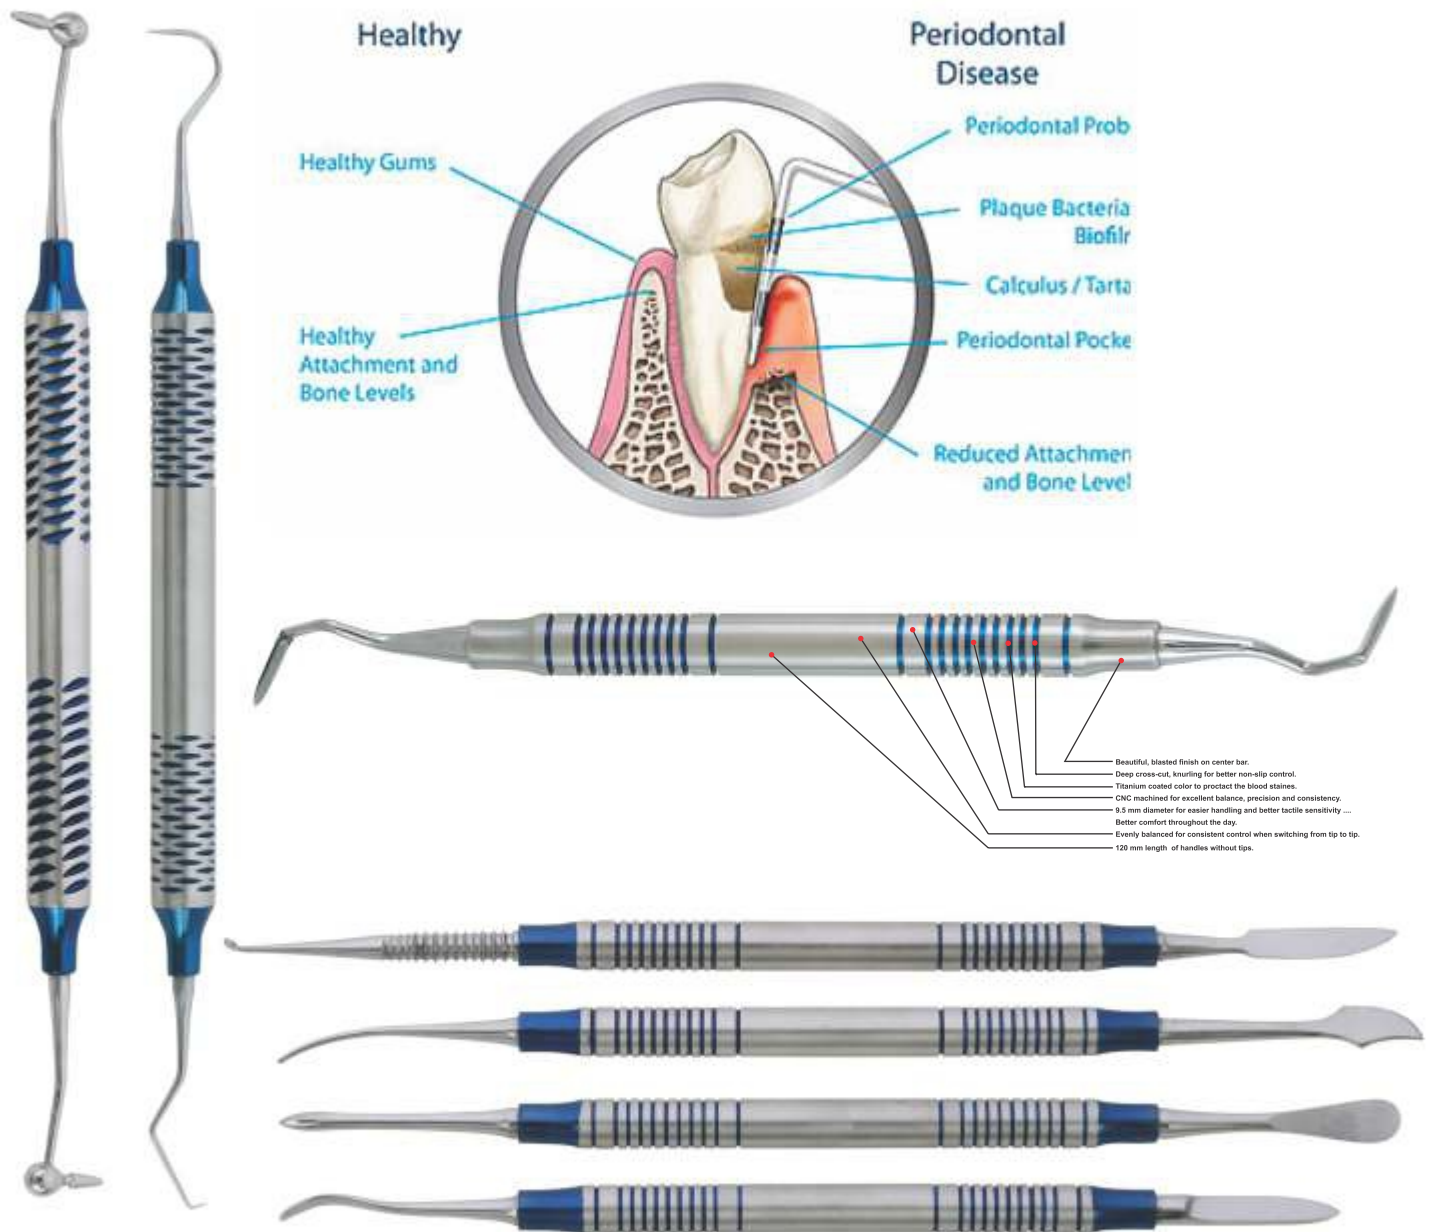

## PDL ELEVATORS

Delicate Arrow tip

4,0mm straight  
4,0mm curved

Luxivators straight  
atraumatic luxation of the tooth

2,5mm straight  
3,5mm straight  
4,5mm straight

Luxivators curved  
atraumatic luxation of the tooth

## Our Scalers

Compare our scalers and curettes with the best in the industry and you will immediately recognize we are equal in every way but one... price.

Note the deep precision knurling for better tactile feel. The same high-grade stainless steel tips, the same light weight (under 18 grams) for less hand fatigue, the same professional craftsmanship, and surpassing the highest industry standards. of course, any manufacturer can make these claims, but we guarantee and certify ours.

- High-polish mirror finish tips.
- Manufactured within the guidelines of the FDA quality assurance system for good manufacturing practices.
- Highest grade German stainless steel, razor sharp, durable tips. Rockwell hardened to 60 RHc.
- 27 of the most popular designs from graceys to McCalls to cumbias, and many european patterns.
- All instruments are guaranteed against defects in material and workmanship.