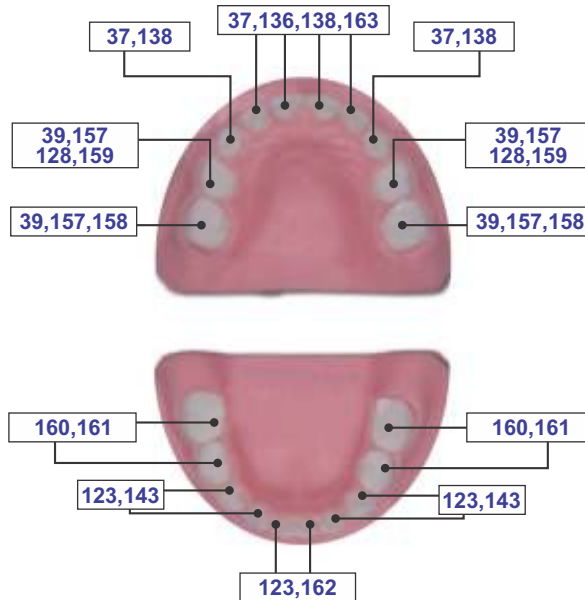

GT-074
English Pattern Klein #6
Pedodontic Lower Molars, Spring Handle