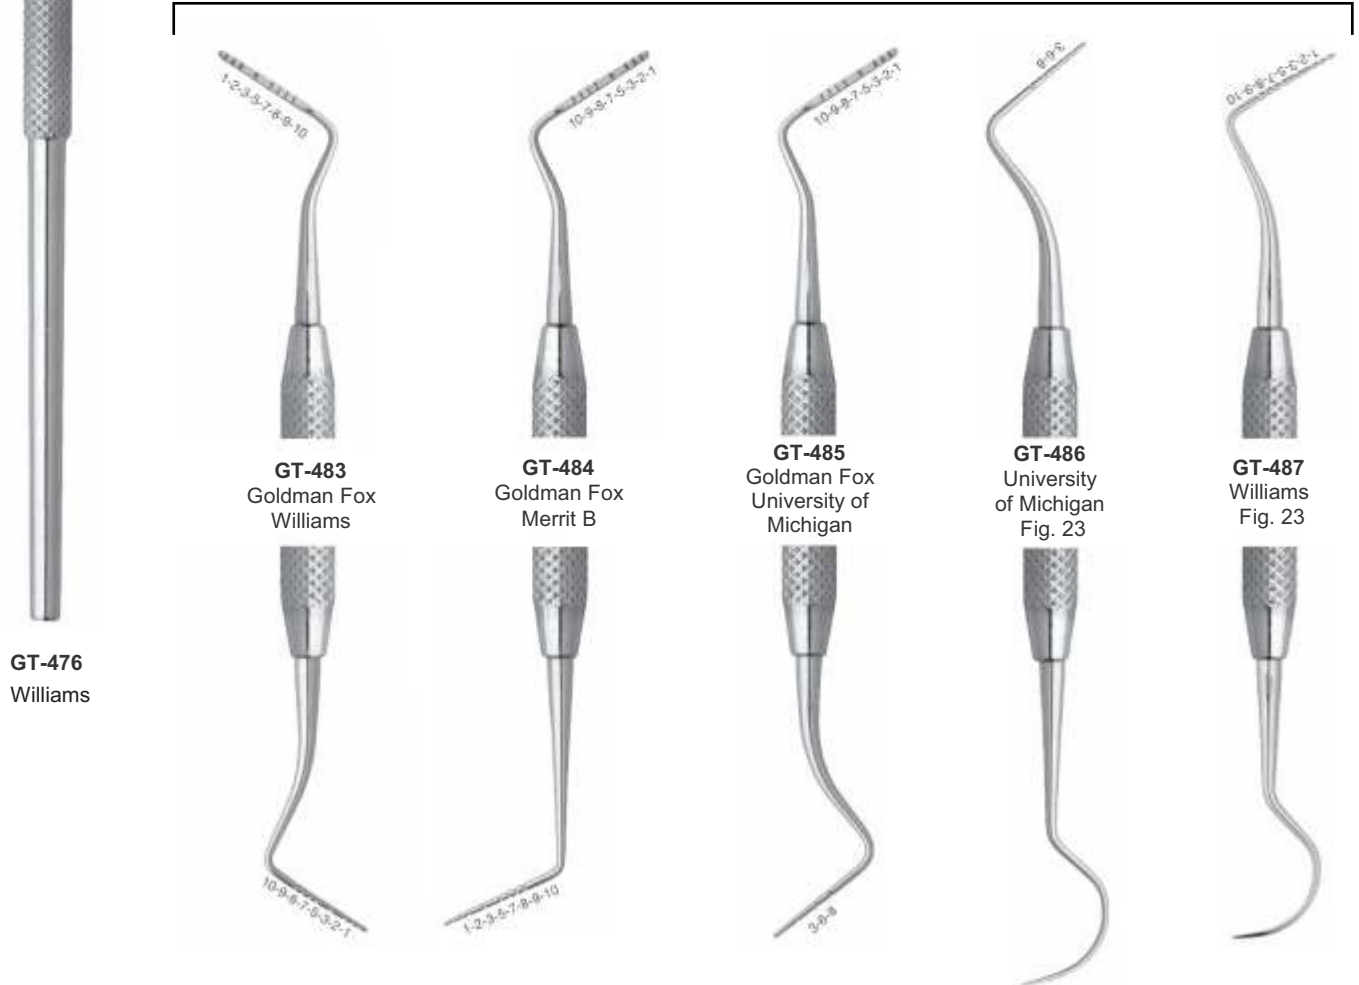

Pointed Probes Double Ended Handle 6mm, length 170mm