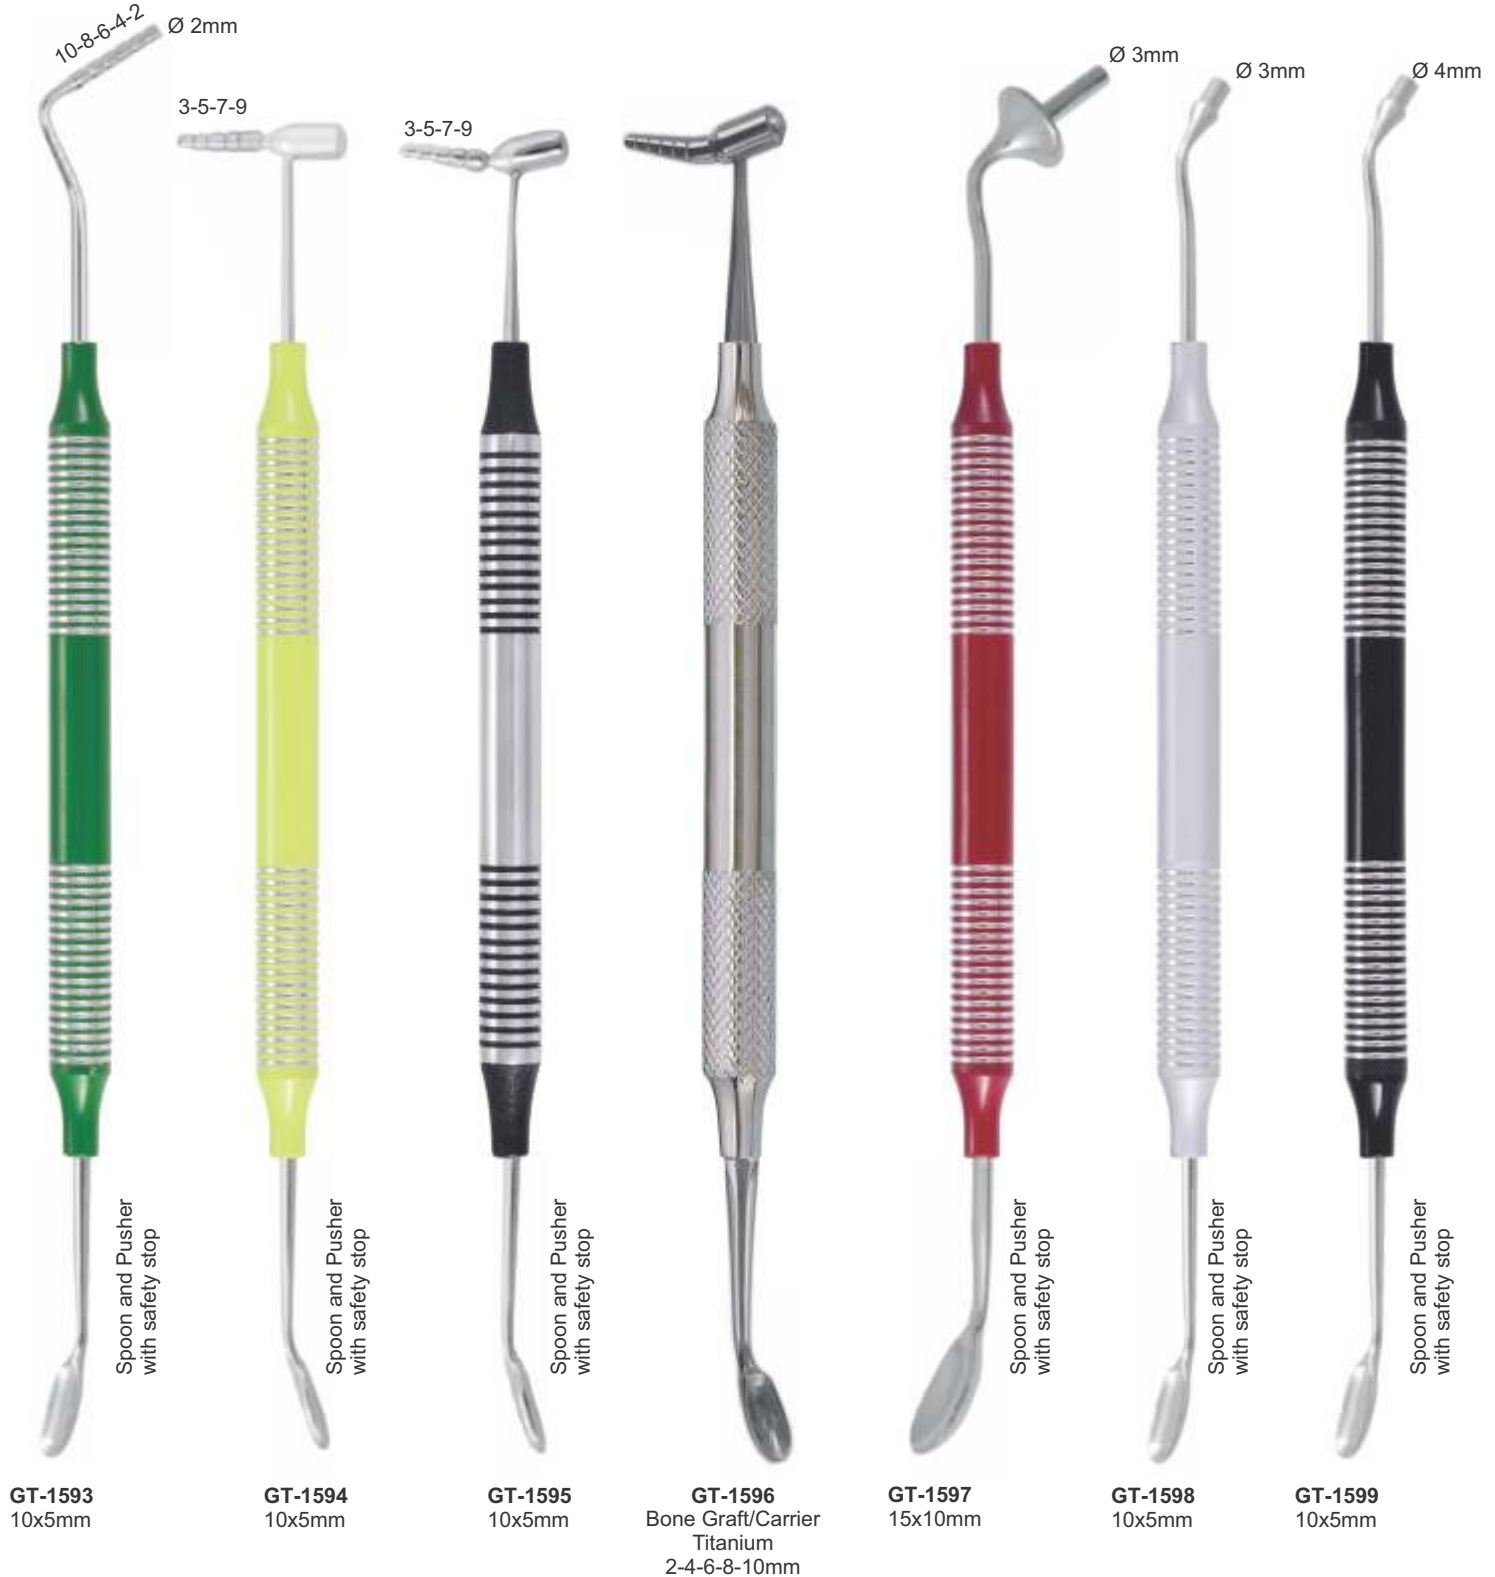

- Инструменты для имплантологии
- Implantologie
- Implantologie
- Инструменти для імплантології
- Implantologia
- زراعة الأسنان

SPOON AND PUSHER (TRINOVO)

Trinovo handle, different workers, for bone material, high-grade medical stainless steel, corrosion-resistant