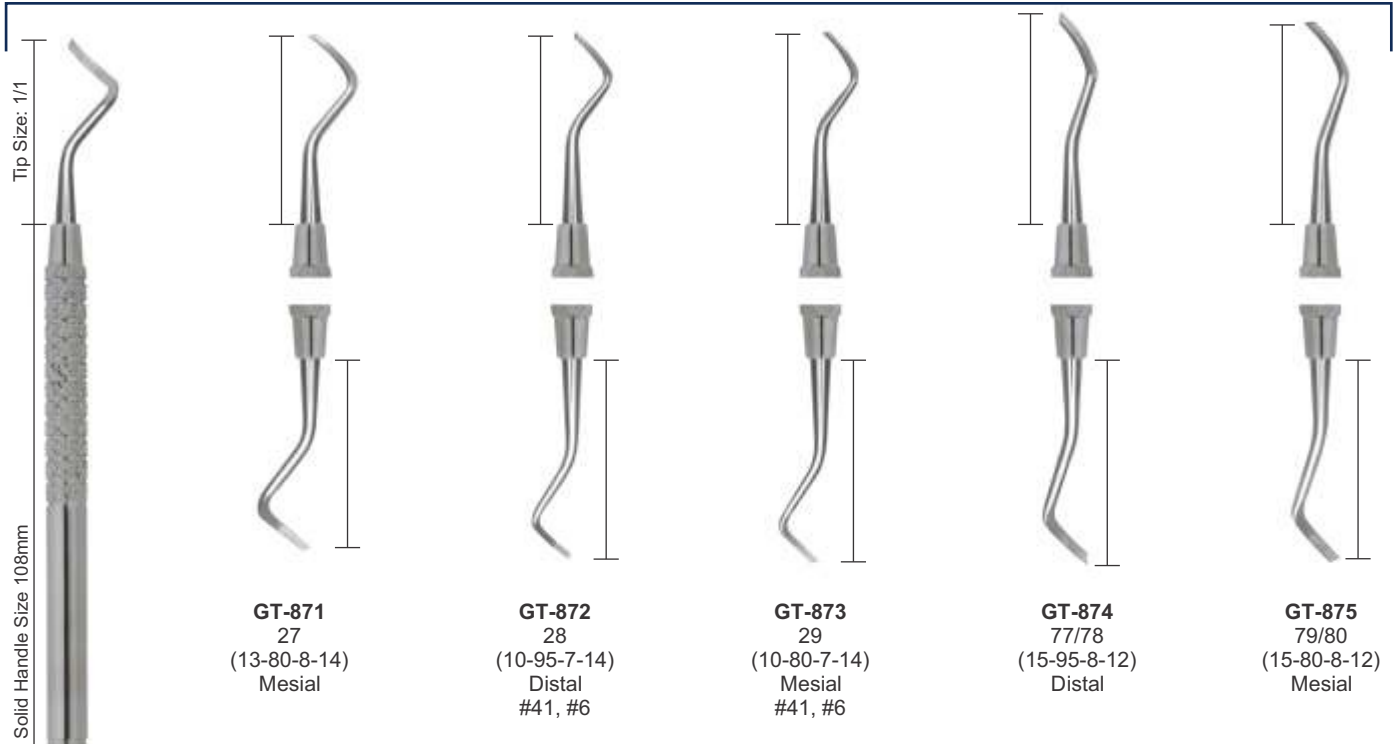

- Инструменты для реставрации
- Instruments pour plombage
- Füllungsinstrumente (mit Kontrawinkel)
- Инструменти для реставрації
- Instrumentos para obturaciones
- ملء الصكوك

RESTORATIVE INSTRUMENTS SOLID HANDLE 6MM, LENGTH 170MM

MARGIN TRIMMERS

Tip Size: 1/1

Solid Handle Size 108mm

GT-871
27
(13-80-8-14)
Mesial

GT-872
28
(10-95-7-14)
Distal
#41, #6

GT-873
29
(10-80-7-14)
Mesial
#41, #6

GT-874
77/78
(15-95-8-12)
Distal

GT-875
79/80
(15-80-8-12)
Mesial

GT-870
26
(13-95-8-14)
Distal