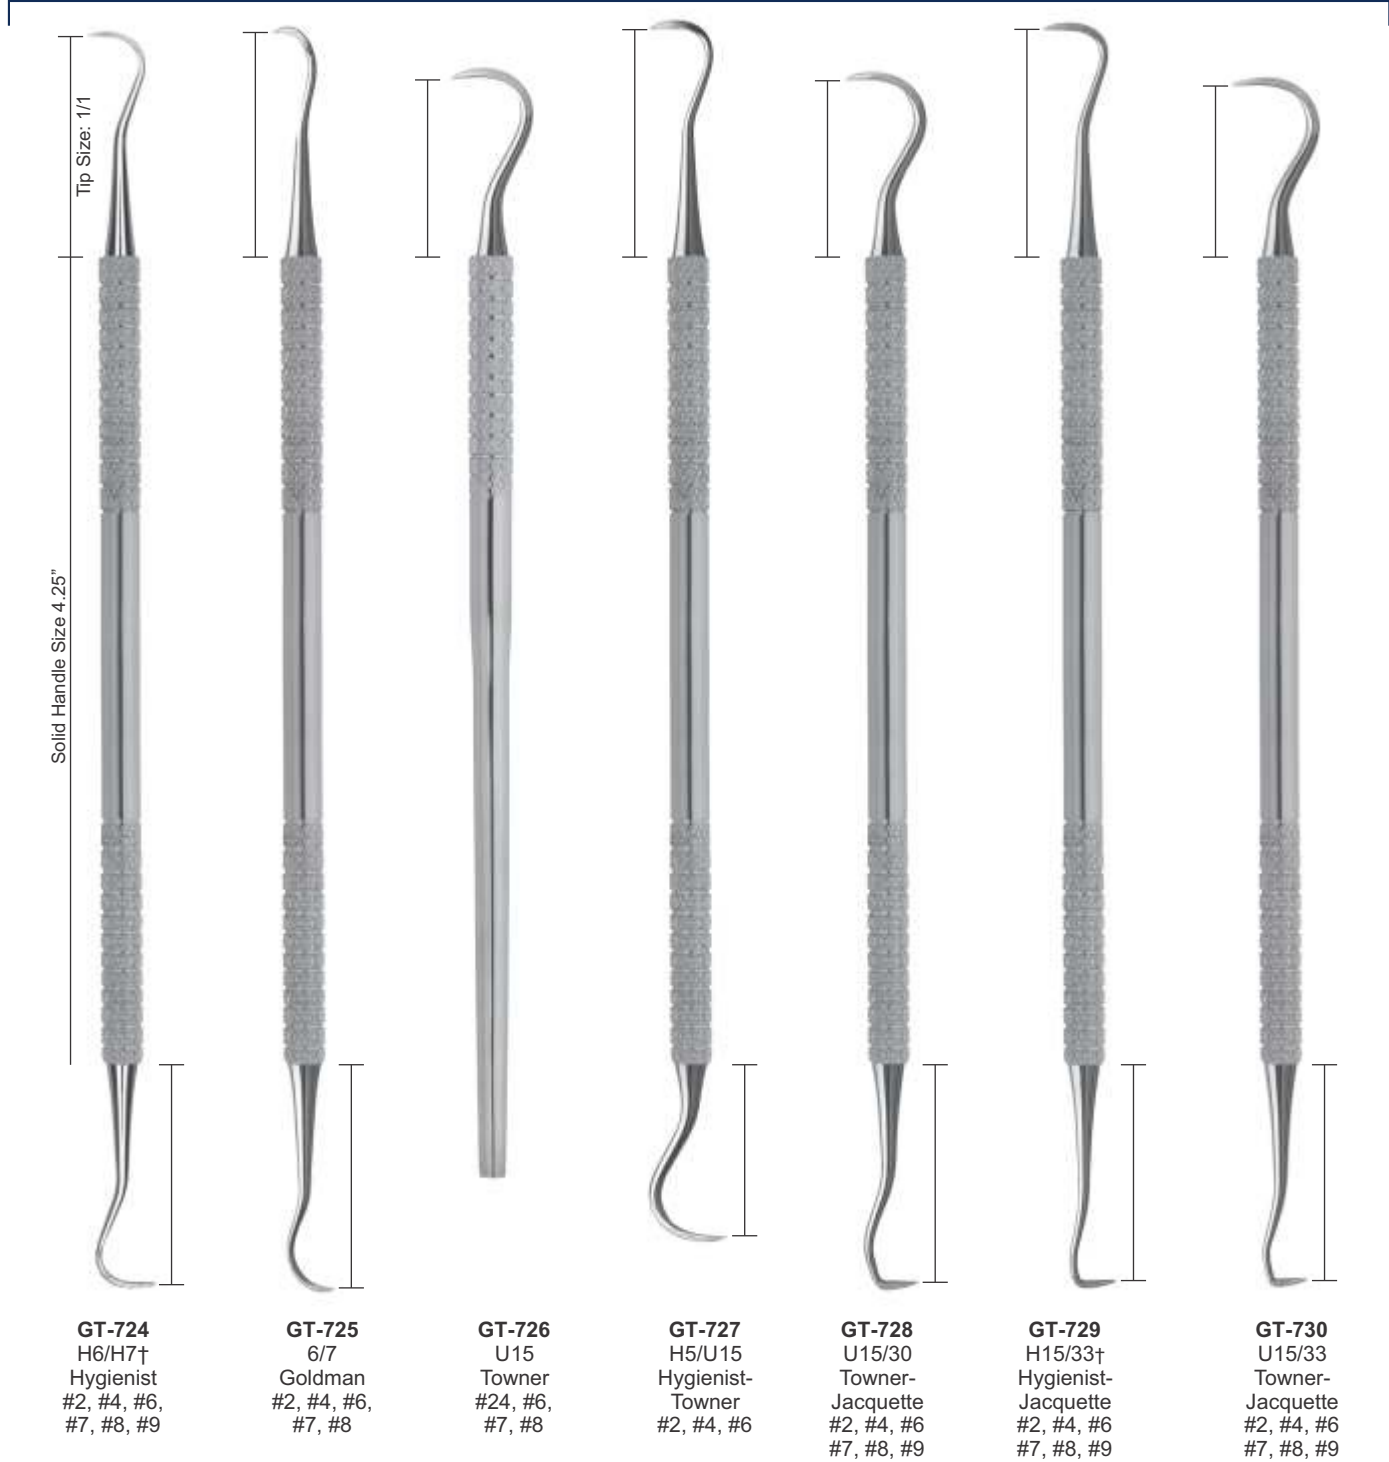

- Инструменты пародонтологические
- Instruments pour la parodontologie
- Instrumente für die Parodontologie
- Инструменти пародонтологічні
- instrumentos para periodoncia
- الصكوك اللثة

SICKLE SCALERS INSTRUMENTS SOLID HANDLE 6MM, LENGTH 170MM

SICKLE SCALERS