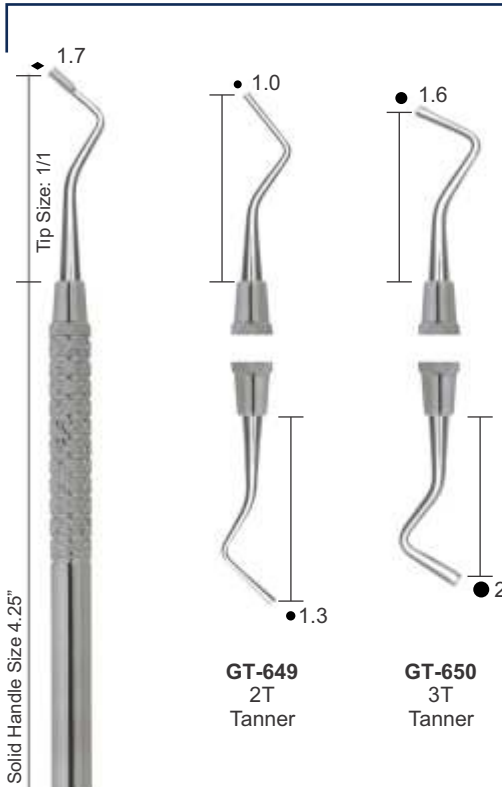

- Инструменты для реставрации
- Instruments pour plombage
- Füllungsinstrumente (mit Kontrawinkel)
- Инструменти для реставрації
- Instrumentos para obturaciones
- ملء الصكوك

RESTORATIVE INSTRUMENTS SOLID HANDLE 6MM, LENGTH 170MM Back Action Filling Instruments

Tanner Filling Instruments

GT-649
2T
Tanner

GT-650
3T
Tanner