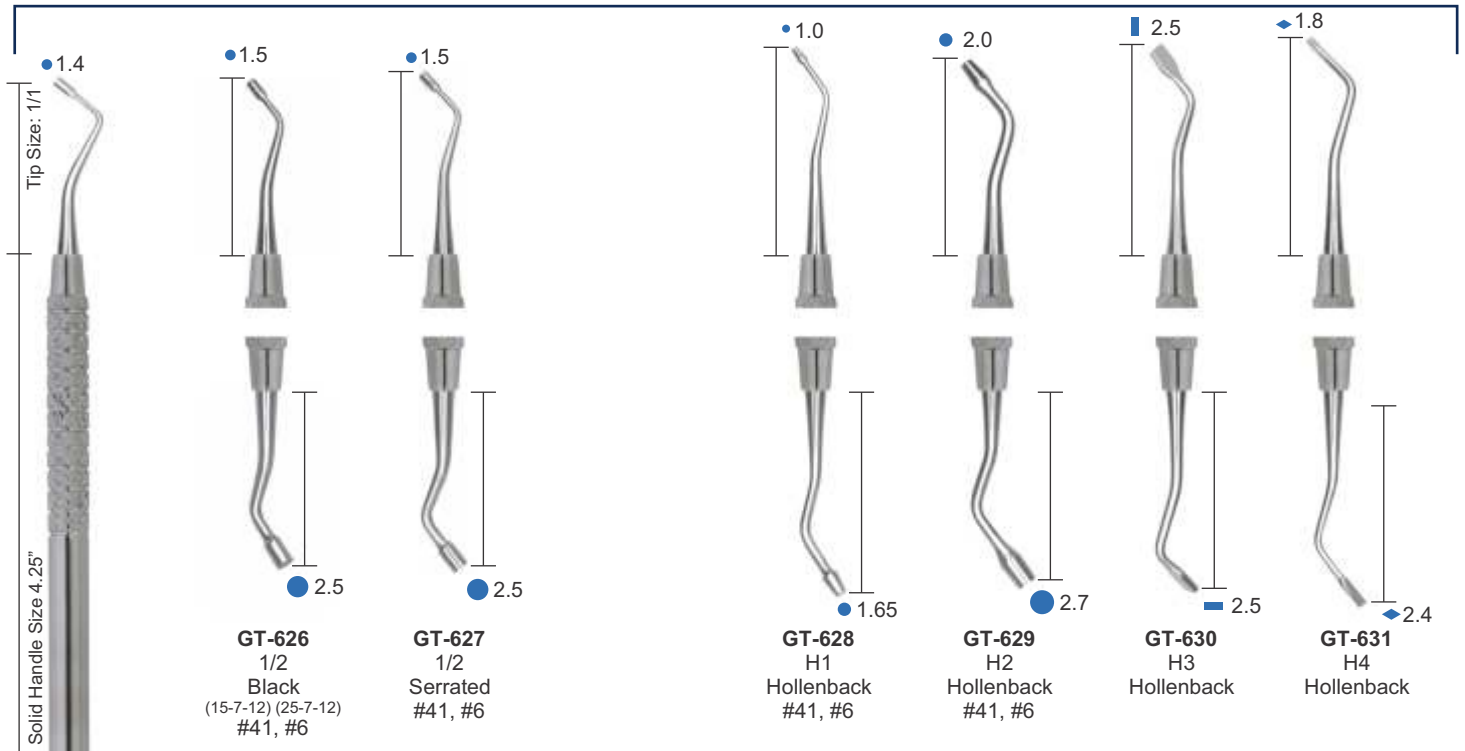

- Инструменты для реставрации
- Instruments pour plombage
- Füllungsinstrumente (mit Kontrawinkel)
- Инструменти для реставрації
- Instrumentos para obturaciones
- ملء الصكوك

COMPOSITE/PLASTIC FILLING INSTRUMENTS SOLID HANDLE 6MM, LENGTH 170MM

BLACK

PLUGGERS/CONDENSERS

Hollenback