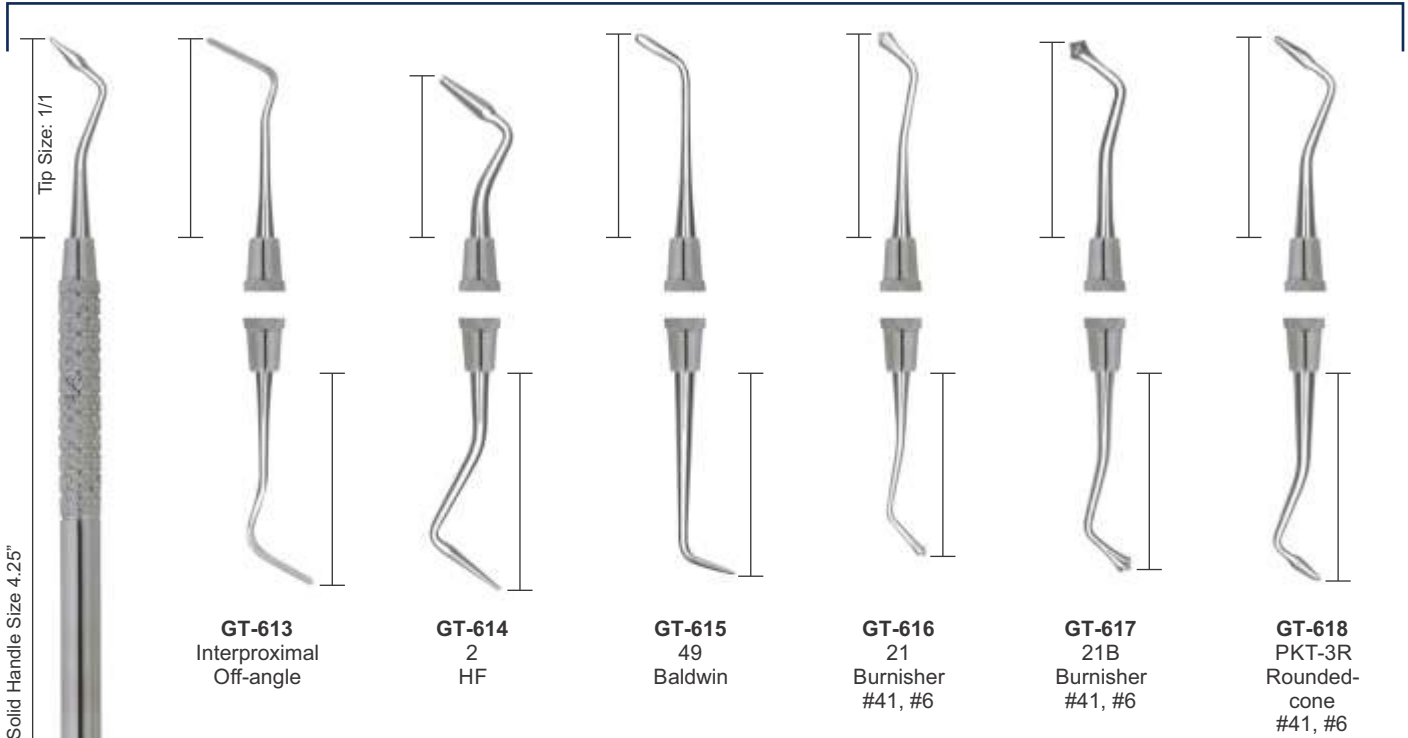

- Инструменты для реставрации
- Instruments pour plombage
- Füllungsinstrumente (mit Kontrawinkel)
- Инструменти для реставрації
- Instrumentos para obturaciones
- ملء الصكوك

COMPOSITE/PLASTIC FILLING INSTRUMENTS SOLID HANDLE 6MM, LENGTH 170MM

POSTERIOR