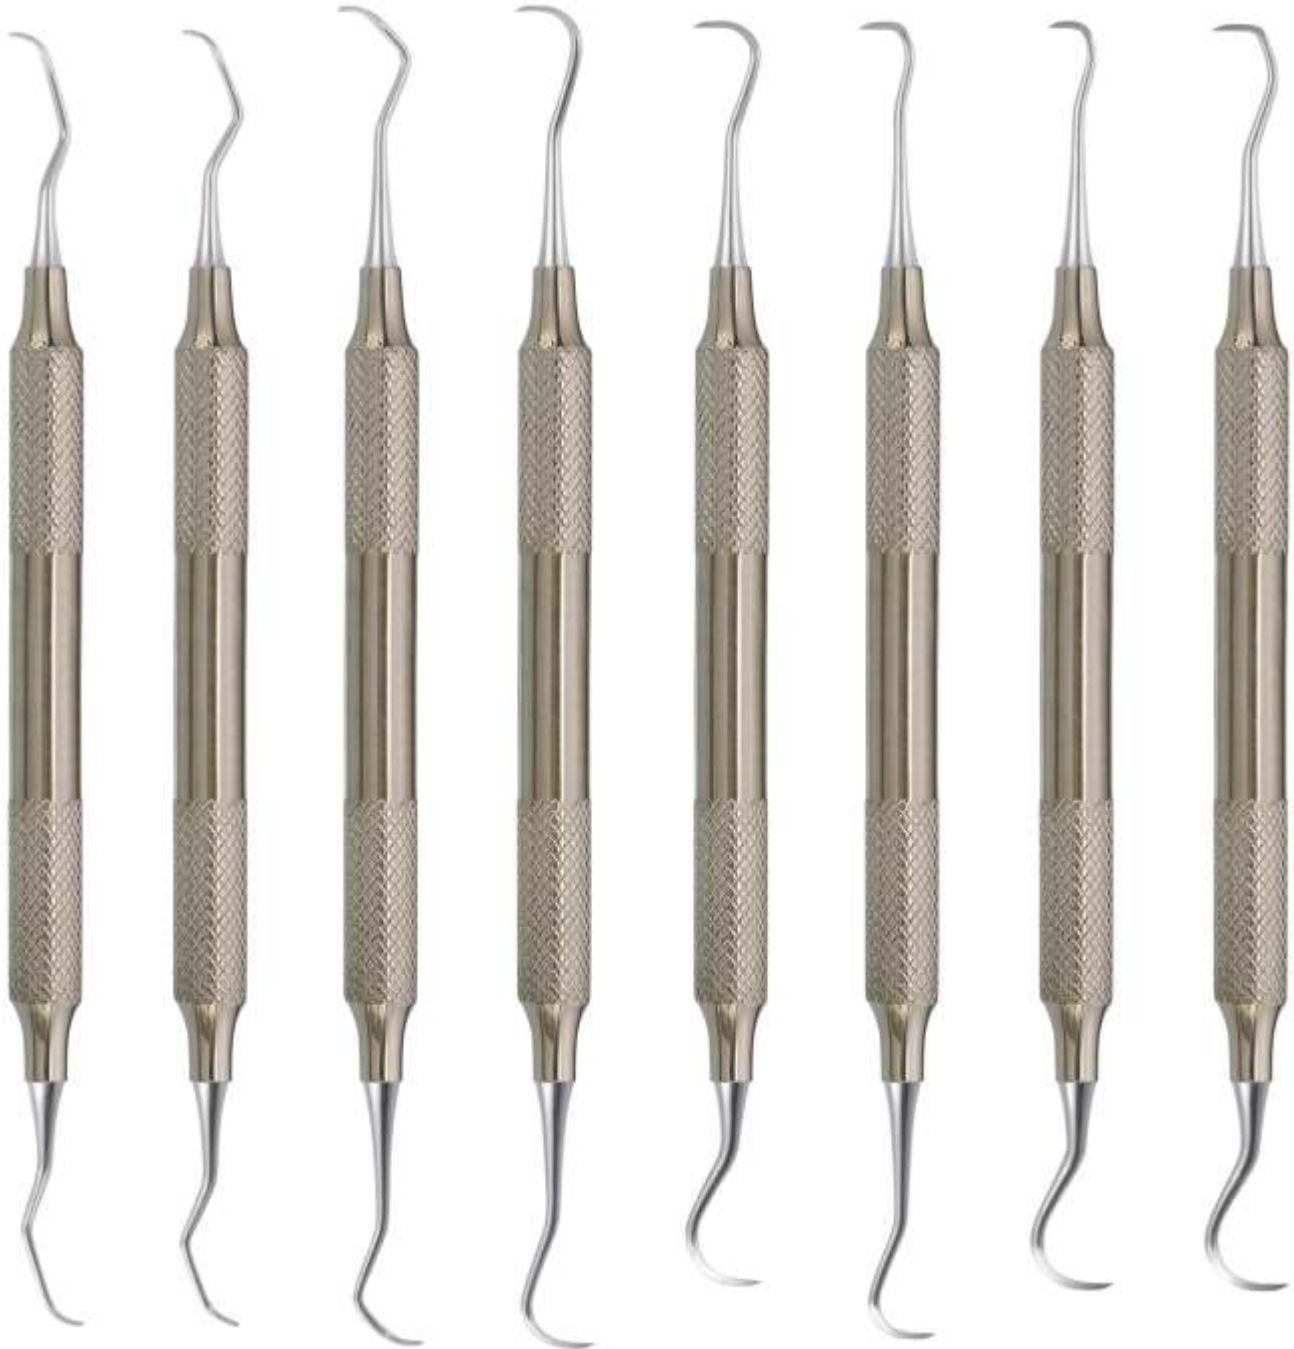

- Кюрети
- Curetas
- Kùretten
- Кюрети
- Curette
- كرتس

**GRACEY CURETTE
HOLLOW HANDLE 10MM, LENGTH 170MM**

Curetters Set of 8 Pieces

GT-543
Curette
Columbia
2L-2R

GT-544
Curette
Columbia
4L-4R

GT-545
Curette
McCall
13S-14S

GT-546
H6-H7
Scaler
Sickle

GT-547
H5-U15
Scaler
Sickle

GT-548
H5-13
Scaler
Sickle

GT-549
U15-30
Scaler
Sickle

GT-550
U15-33
Scaler
Sickle