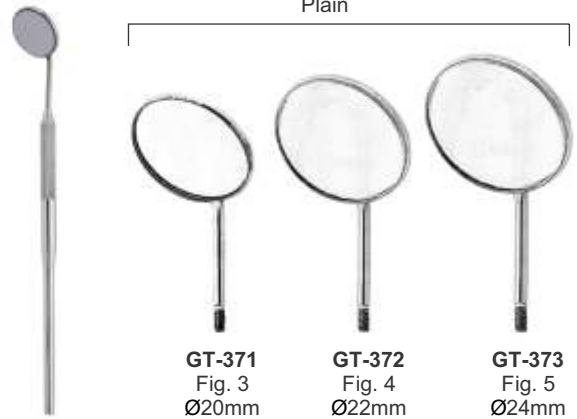

- Ручки для зеркал
- Manches pour miroirs à bouche
- Mundspiegelgriffe
- Ручки для дзеркал
- Mangos para espejos de boca
- مقابض لمرآيا الفم

Rhodium