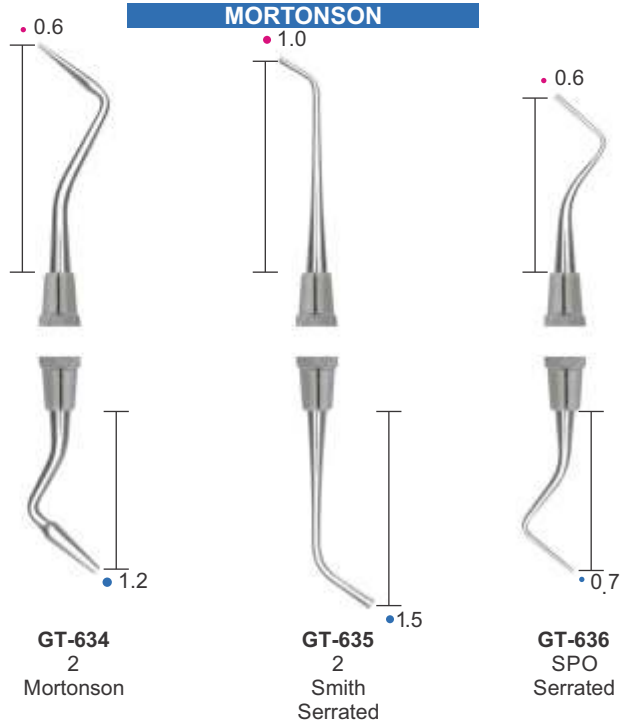

- Инструменты для реставрации
- Instruments pour plombage
- Füllungsinstrumente (mit Kontrawinkel)
- Инструменти для реставрації
- Instrumentos para obturaciones
- ملء الصكوك

COMPOSITE/PLASTIC FILLING INSTRUMENTS SOLID HANDLE 6MM, LENGTH 170MM

BLACK

PLUGGERS/CONDENSERS

Hollenback

MARQUETTE CONDENSER

MORTONSON