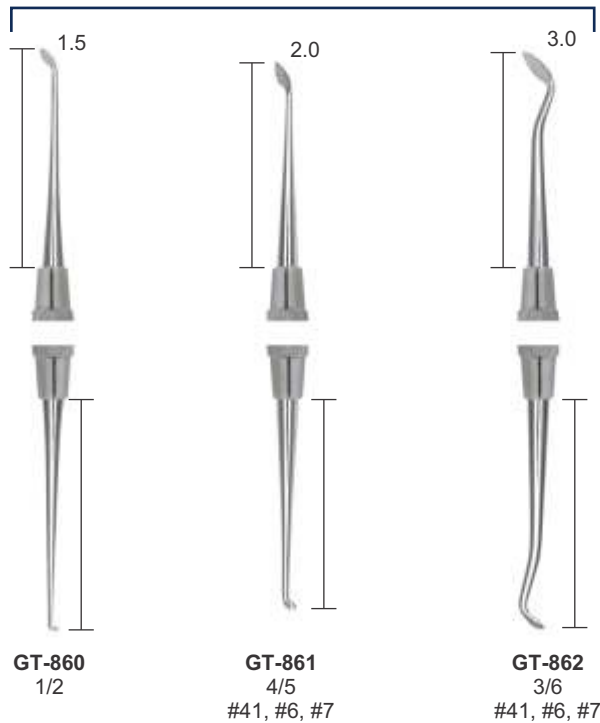

DISCOID-CLEOIDS