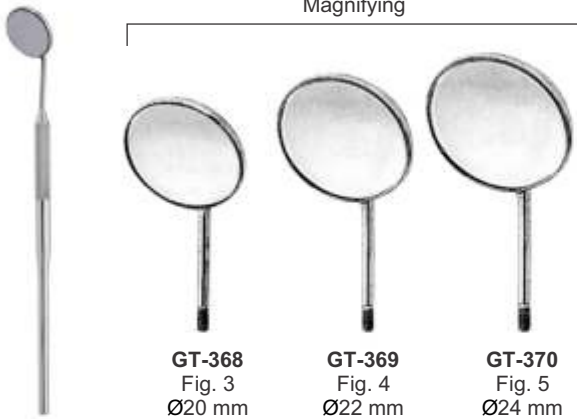

- Ручки для зеркал
- Manches pour miroirs à bouche
- Mundspiegelgriffe
- Ручки для дзеркал
- Mangos para espejos de boca
- مقابض لمرآيا الفم

Plain