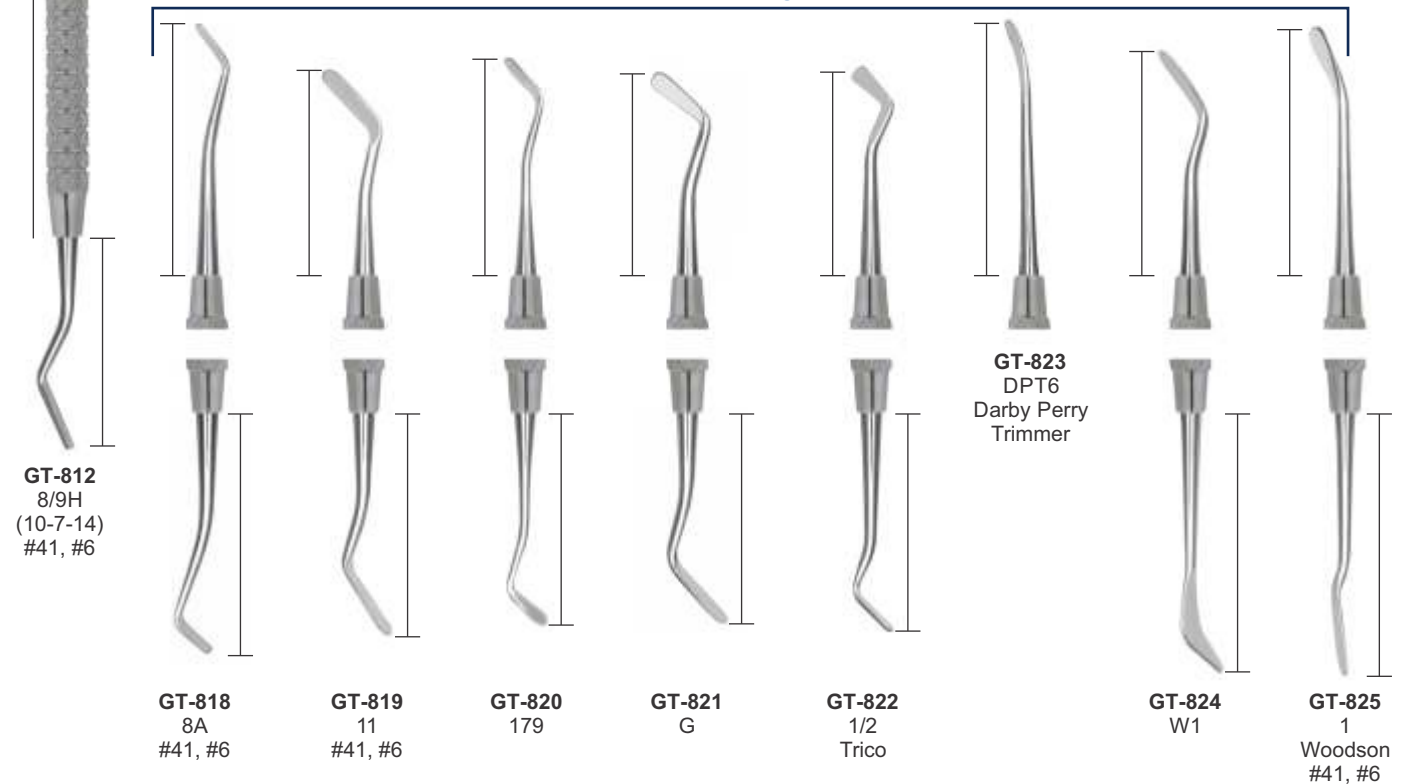

- Инструменты для реставрации
- Instruments pour plombage
- Füllungsinstrumente (mit Kontrawinkel)
- Инструменти для реставрації
- Instrumentos para obturaciones
- ملء الصكوك

HATCHETS

RESTORATIVE INSTRUMENTS SOLID HANDLE 6MM, LENGTH 170MM

ANTERIOR