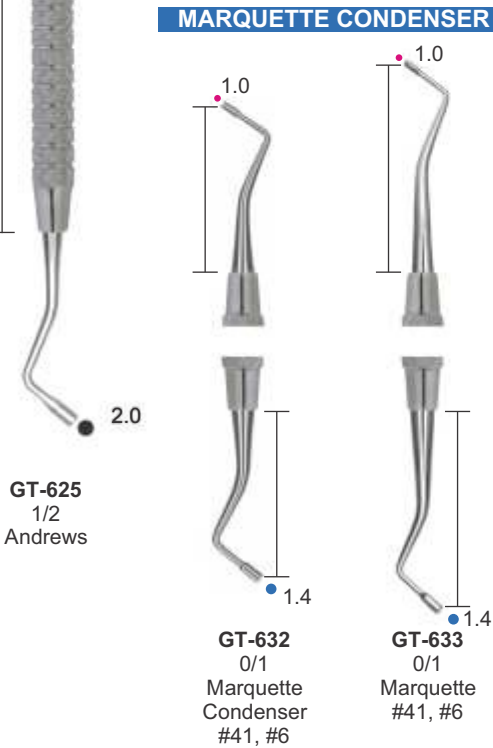

MARQUETTE CONDENSER