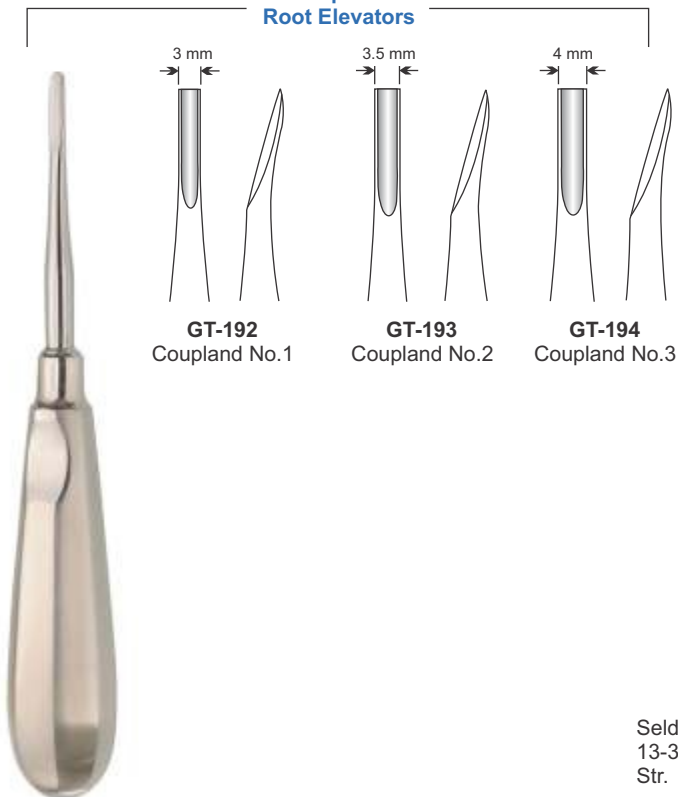

Coupland Root Elevators