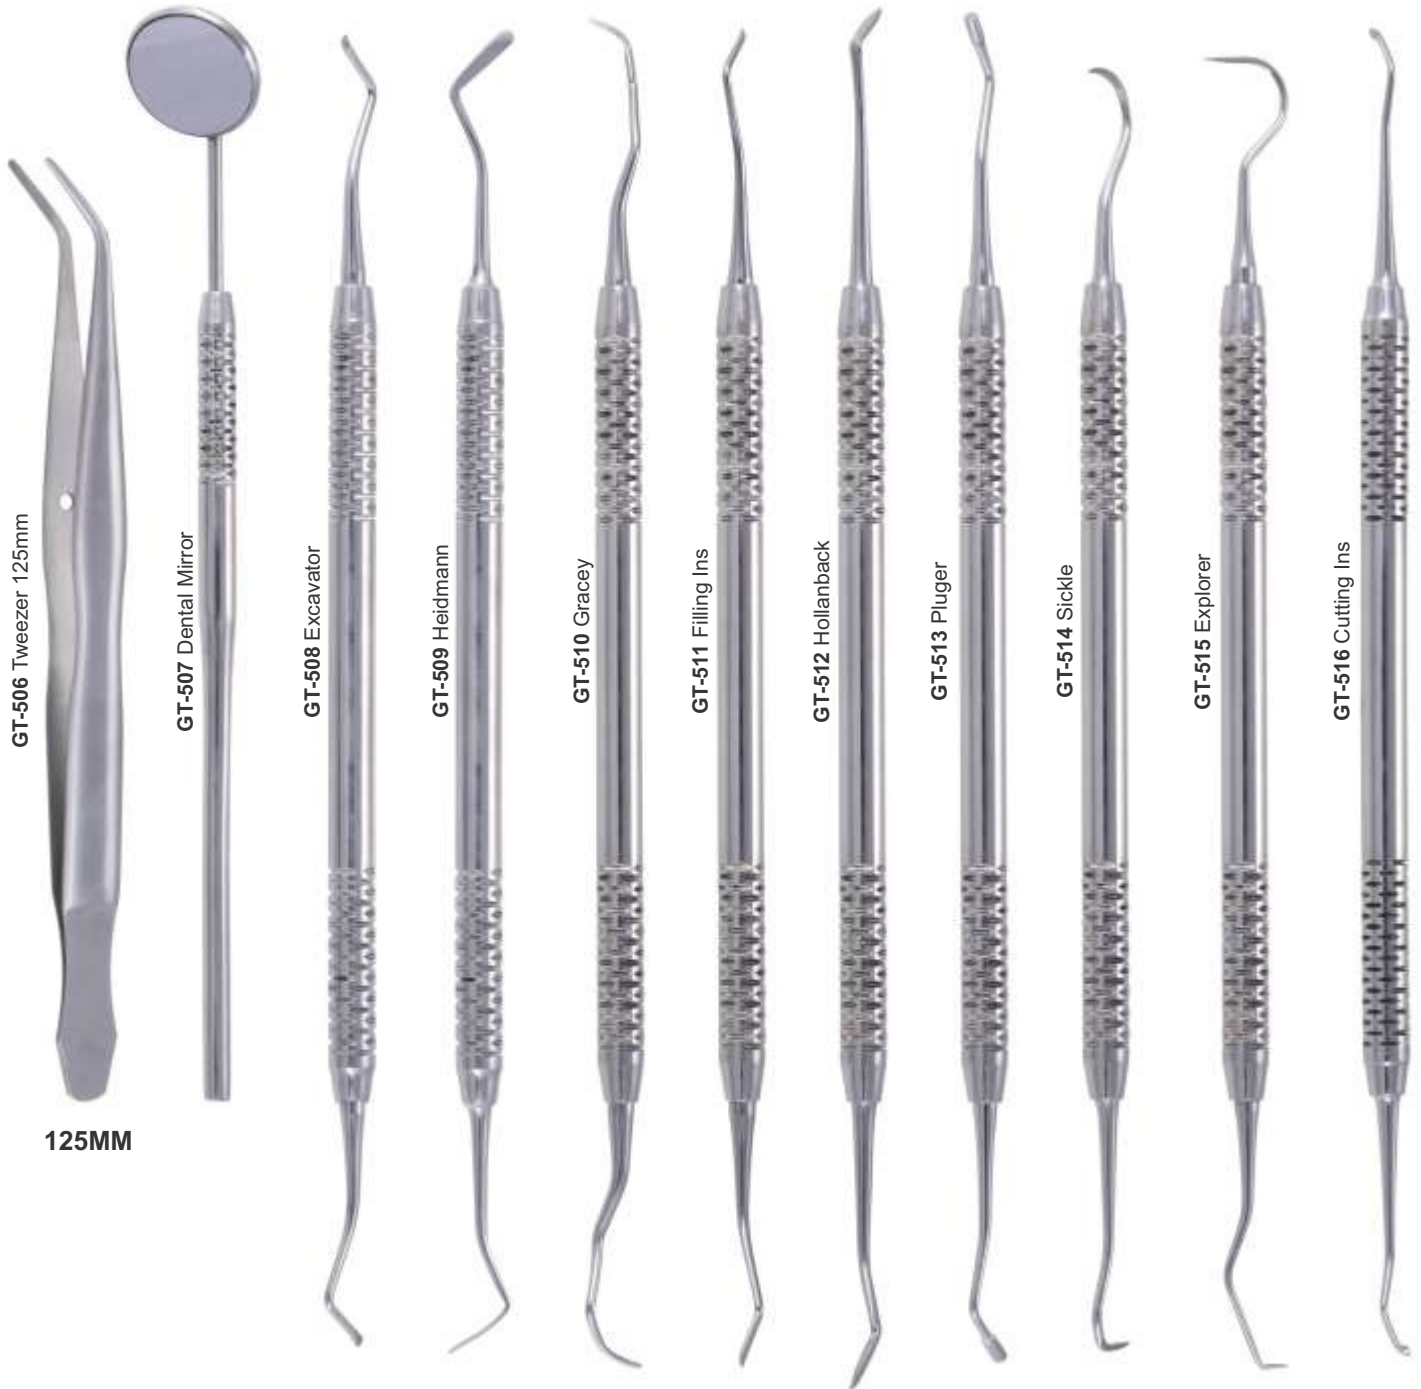

- Инструменты пародонтологические
- Instruments pour la parodontologie
- Instrumente für die Parodontologie
- Инструменти пародонтологічні
- instrumentos para periodoncia
- الصكوك اللثة

PERIODONTAL INSTRUMENTS SET OF 11 PCS
SOLID HANDLE 6MM, LENGTH 170MM