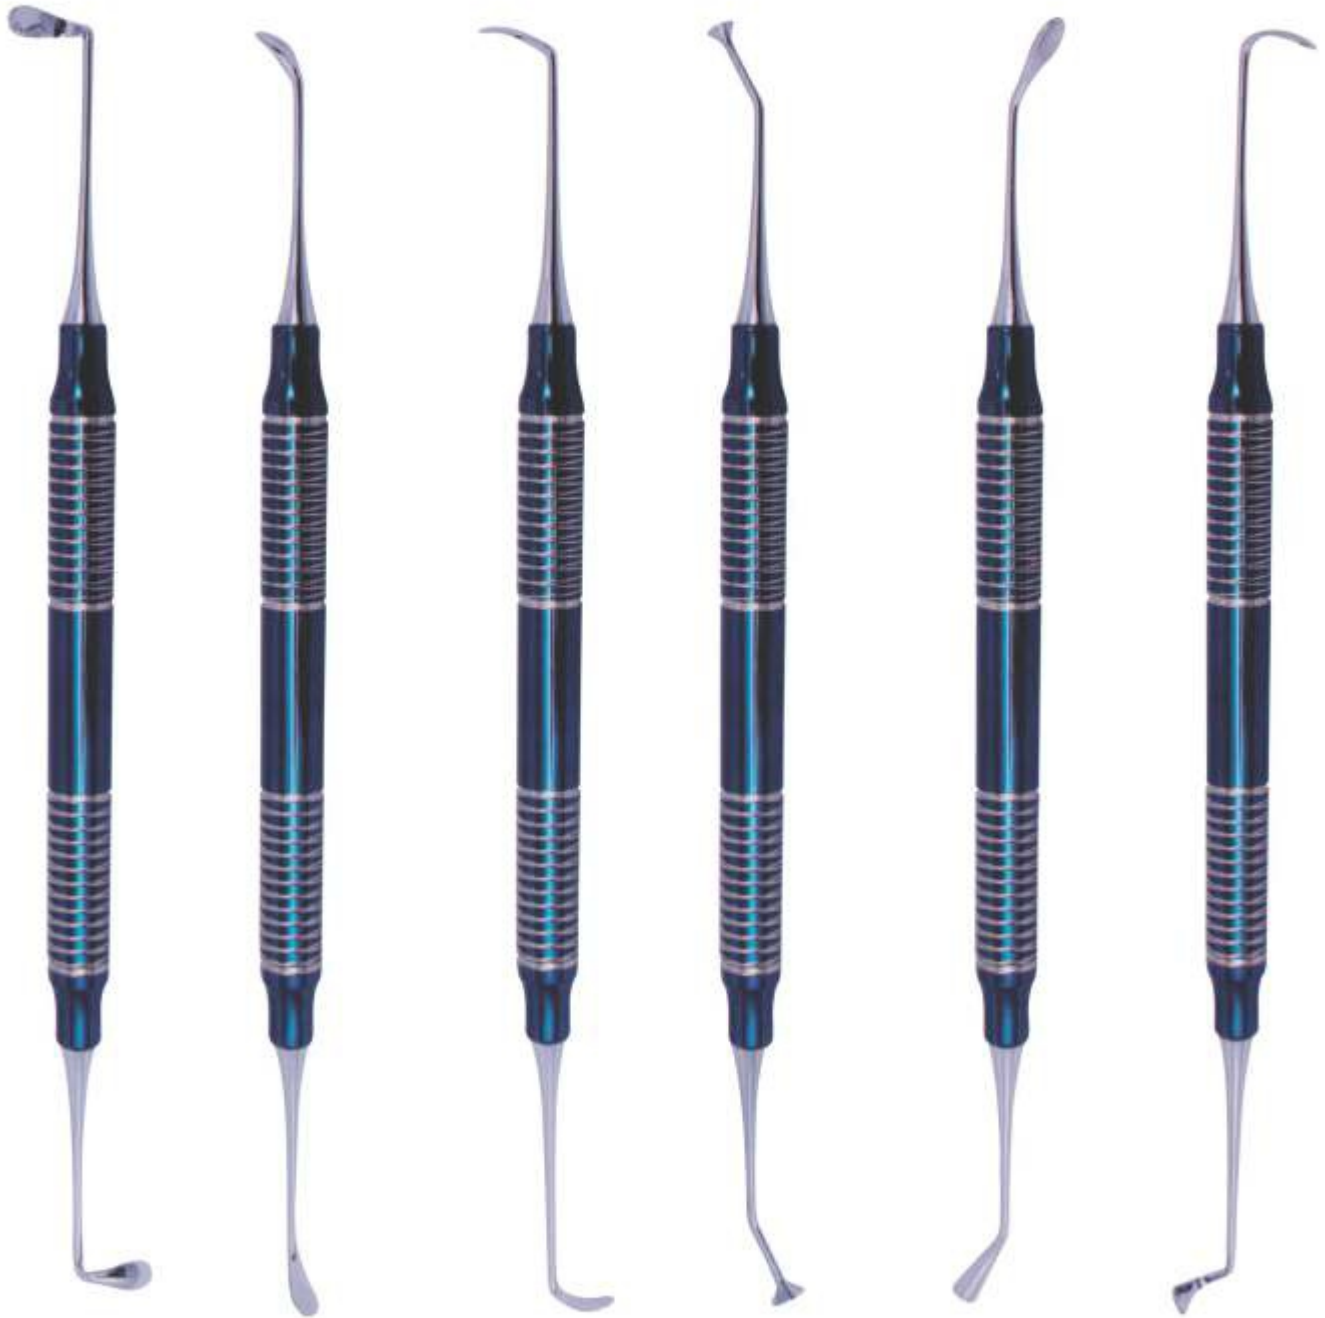

## SINUS LIFT INSTRUMENT

Sinus Lift Elevators, 10 mm Hollow Handle length 170mm Blunt Curved Set of 6 Pcs

GT-1541

GT-1542

GT-1543

GT-1544

GT-1545

GT-1546