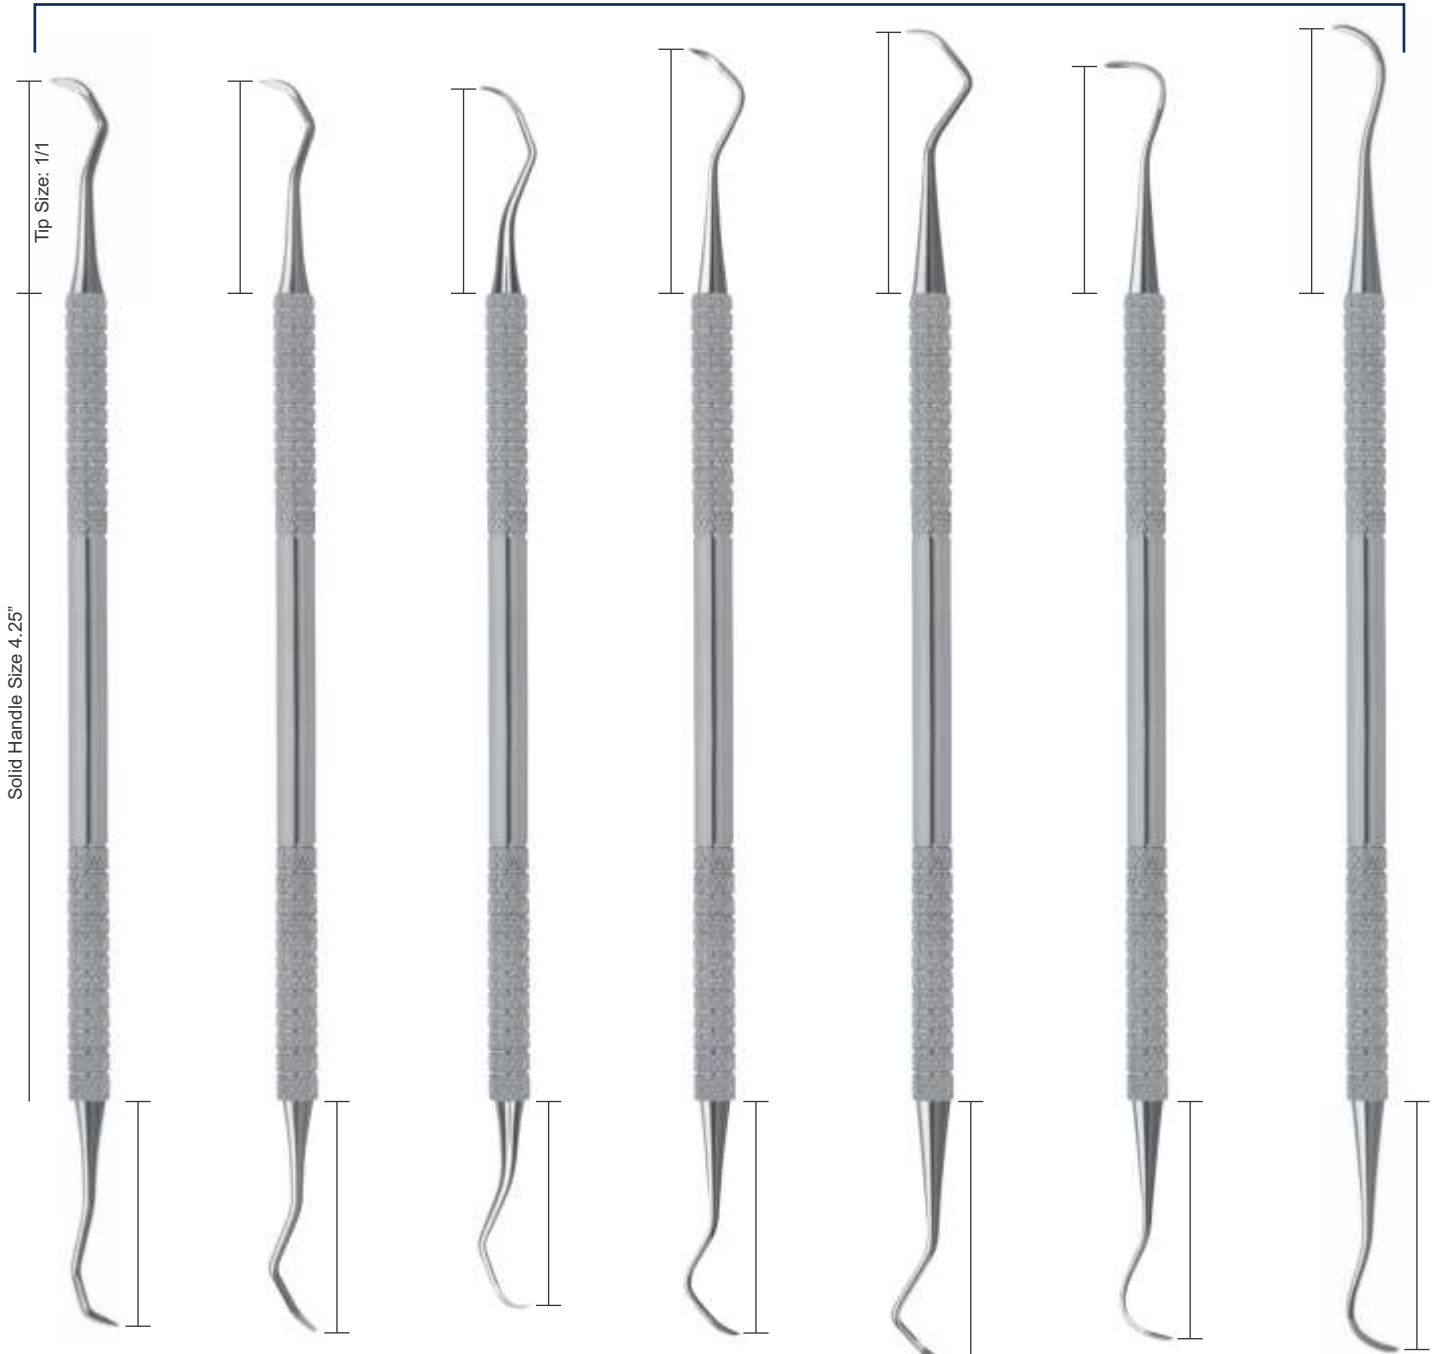

PERIODONTAL INSTRUMENTS SOLID HANDLE 6MM, LENGTH 170MM  
SCALER/CURETTE SETS

**GT-737**  
11/12  
Scaler  
#2, #6,  
#7, #8

**GT-738**  
11A/12A  
Scaler  
#2, #4, #6,

**GT-739**  
11/12S  
Modied  
McCall  
#4, #6