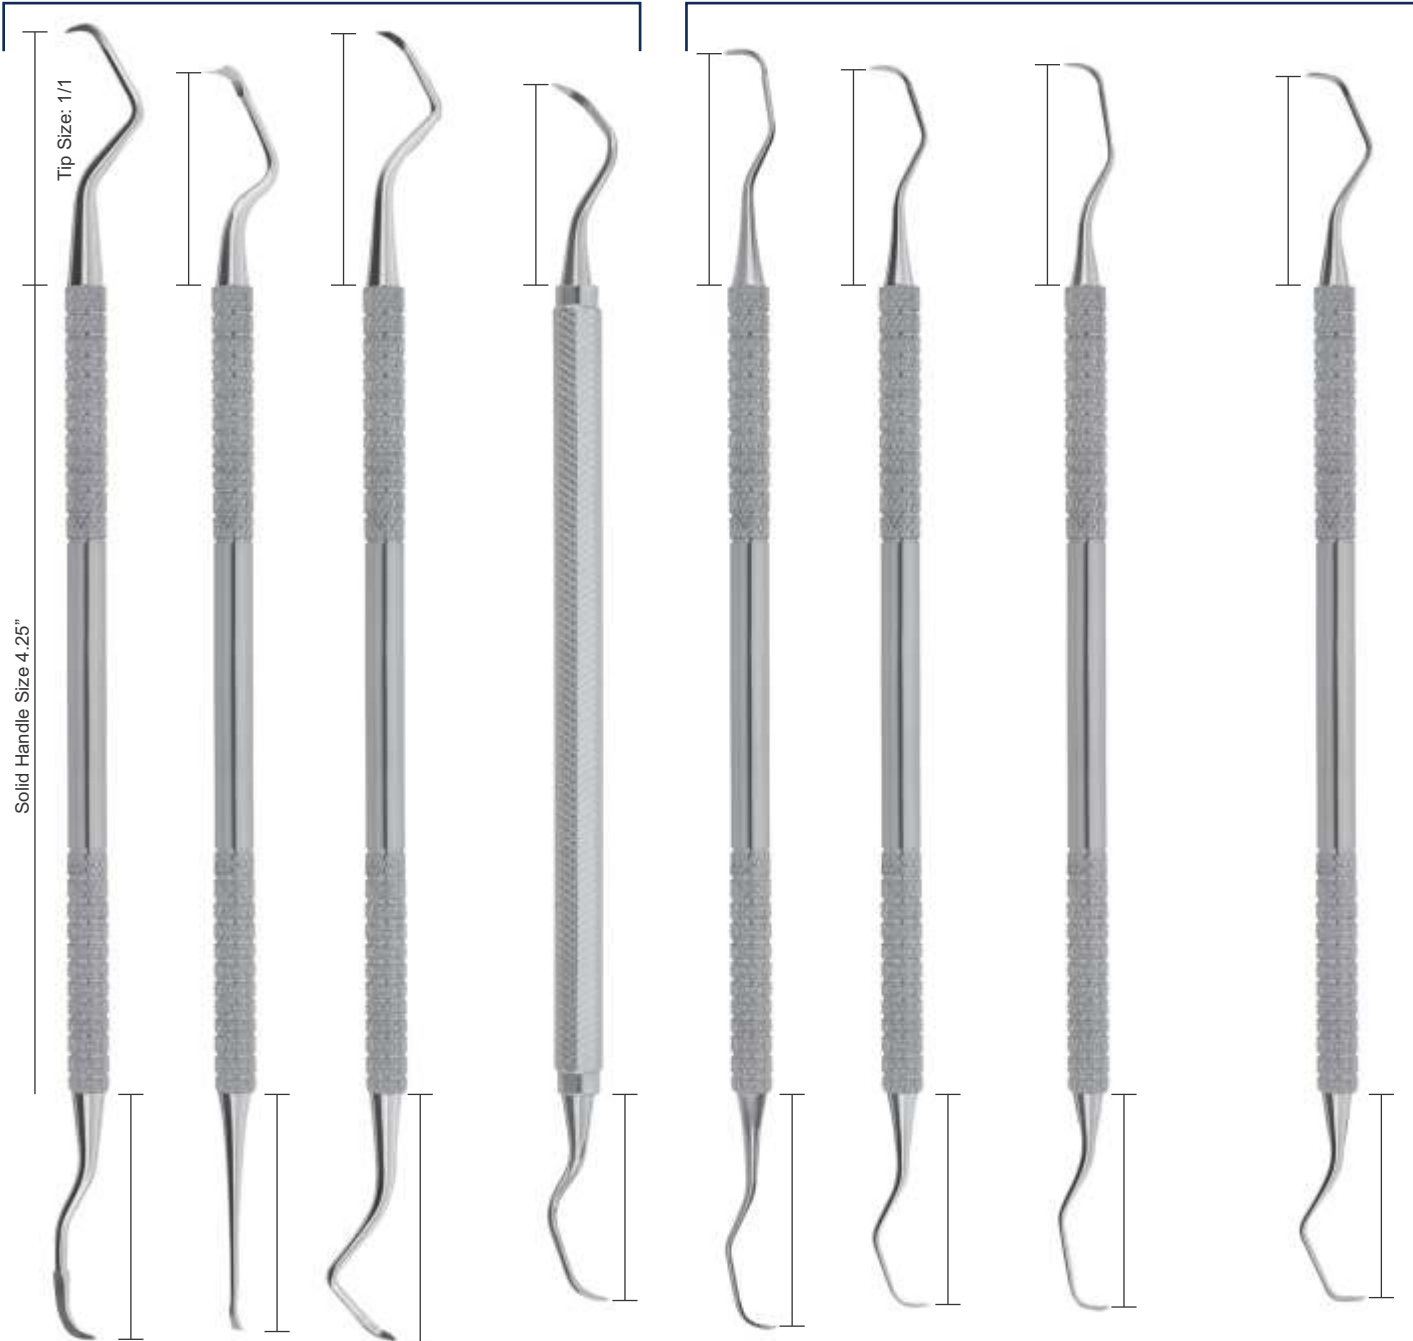

1. Кюрети
   - Curetas
   - Küretten
2. Кюрети
   - Curette
   - كرتس

SCALER/CURETTE SETS

GOLDMAN-FOX SET

GT-744
103/106
#4, #6

GT-744A
104/105
Hoe/Chisel
#4, #6

GT-745
107/108
#2, #4, #6
#7, #8

GT-746
107/108S
Modied
#2, #4

GT-747
1/2
(shown)
#2, #4, #6
#7, #8, #9

GT-749
3/4†
(shown)
#2, #4, #6
#7, #8, #9

GT-751
5/6†
(shown)
#2, #4, #6
#7, #8, #9

GT-754
7/8†
(shown)
#2, #4, #6
#7, #8, #9

GT-748
1/2
Rigid
#2, #4, #6
#7, #8, #9

GT-750
3/4
Rigid
#2, #4, #6
#7, #8, #9

GT-752
5/6
Rigid
#2, #4, #6
#7, #8, #9

GT-753
5/6
Extra Rigid
#4, #6 #7,
#8

GT-755
7/8
Rigid
#2, #4, #6
#7, #8, #9

GT-756
7/8
Extra Rigid
#2, #4, #6
#7, #8, #9

**SCALER/CURETTE SETS INSTRUMENTS
SOLID HANDLE 6MM, LENGTH 170MM**