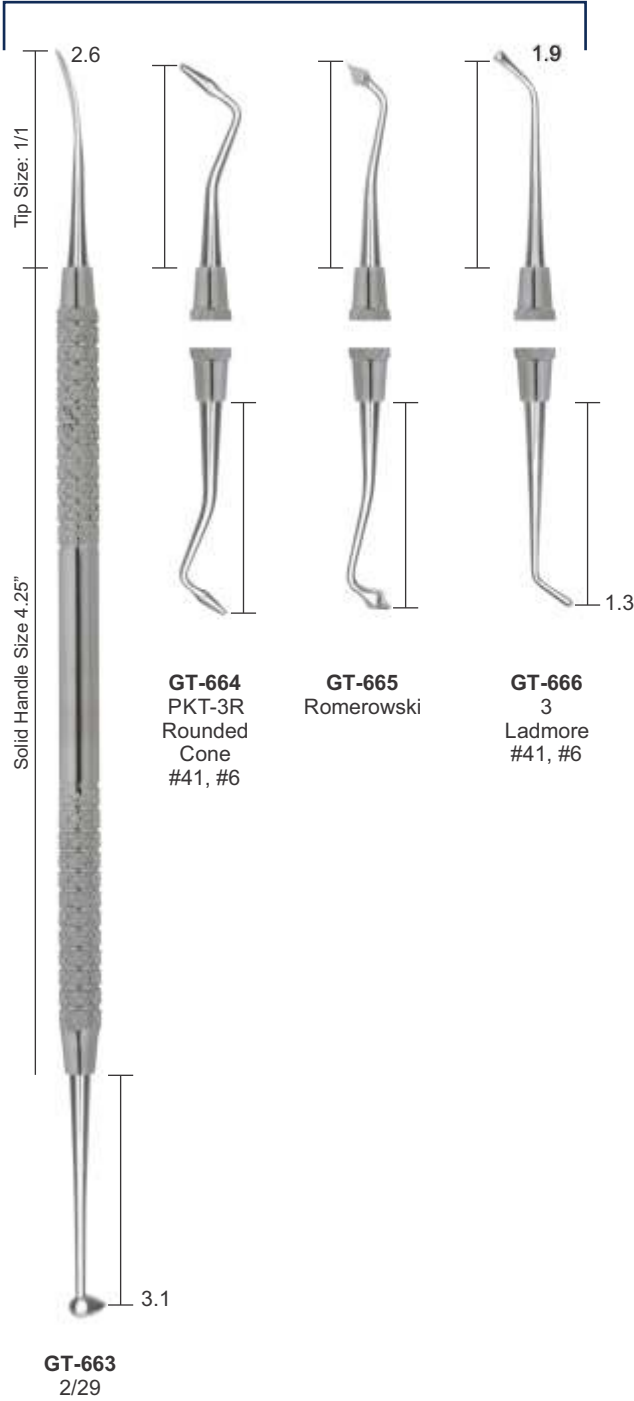

- Инструменты для реставрации
- Instruments pour plombage
- Füllungsinstrumente (mit Kontrawinkel)
- Инструменти для реставрації
- Instrumentos para obturaciones
- ملء الصكوك

RESTORATIVE INSTRUMENTS SOLID HANDLE 6MM, LENGTH 170MM

BURNISHERS