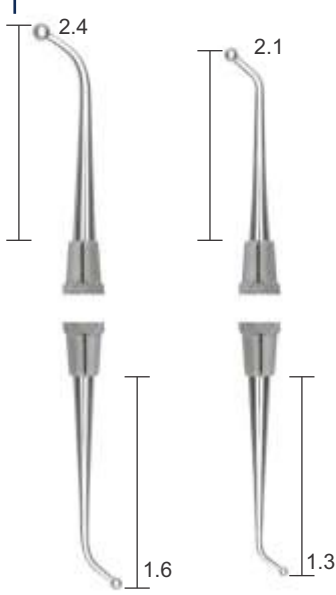

GT-648
1T
Tanner

GT-656
26/27S
#41, #6

GT-657
27/29
#41, #6, #7, #8

BURNISHERS

BALL

GT-655
18
#41, #6