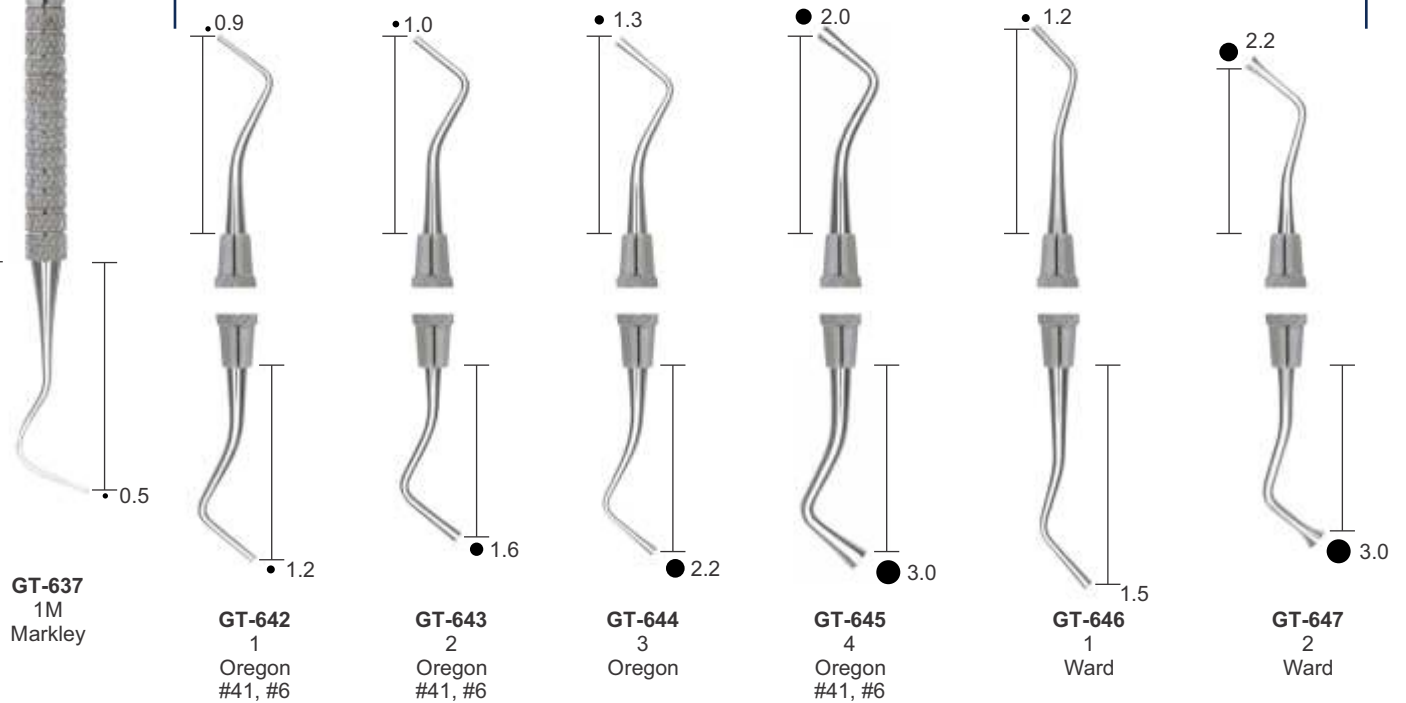

PLUGGERS/CONDENSERS