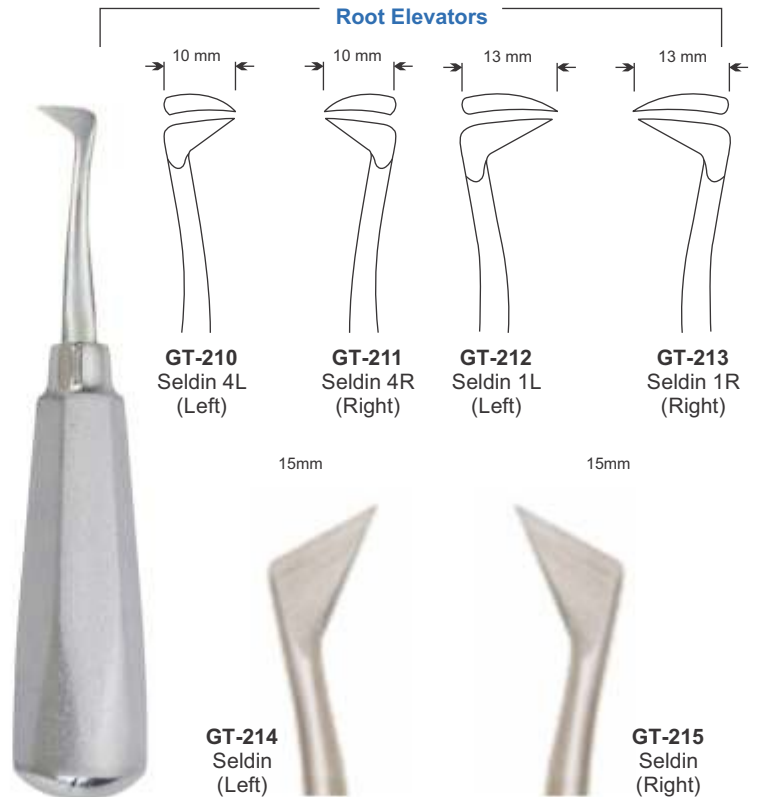

### Seldin Root Elevators

**GT-207**  
Coupland No.1

**GT-208**  
Coupland No.2

**GT-209**  
Coupland No.3

Coupland

**GT-210**  
Seldin 4L  
(Left)

**GT-211**  
Seldin 4R  
(Right)

**GT-212**  
Seldin 1L  
(Left)