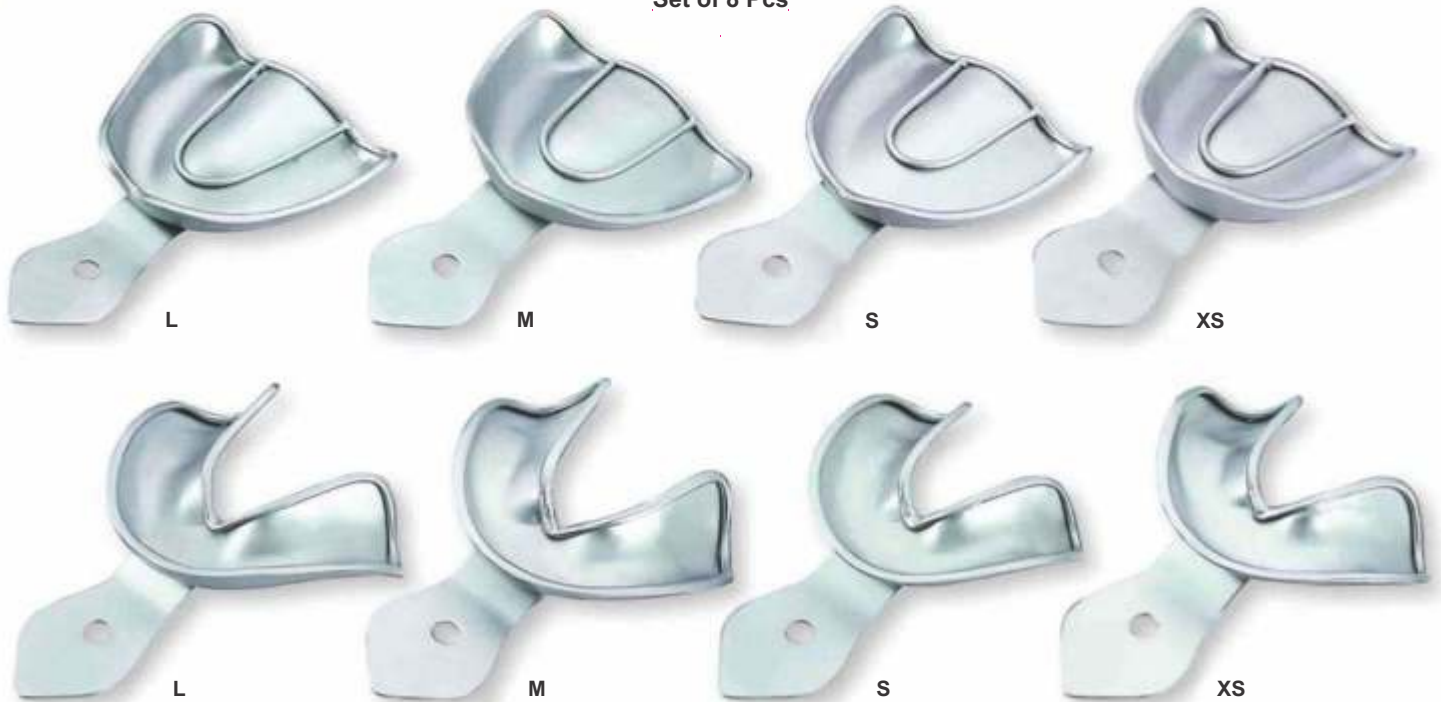

SOLID FULL DENTURE

Set of 8 Pcs

GT-1755 SET OF 08 PCS
Upper: S, M, L, XL
Lower: S, M, L, XL

GT-1756 SET OF 06 PCS
Upper: S, M, L
Lower: S, M, L