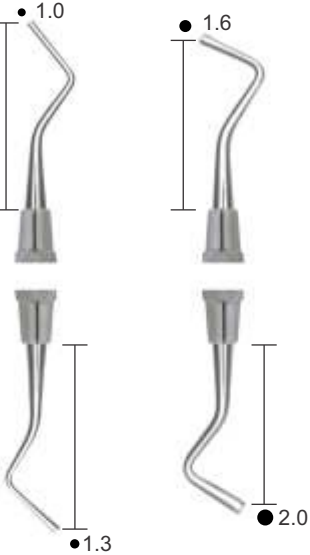

- Инструменты для реставрации
- Instruments pour plombage
- Füllungsinstrumente (mit Kontrawinkel)
- Инструменти для реставрації
- Instrumentos para obturaciones
- ملء الصكوك

RESTORATIVE INSTRUMENTS SOLID HANDLE 6MM, LENGTH 170MM Back Action Filling Instruments

Tanner Filling Instruments

GT-649
2T
Tanner

GT-650
3T
Tanner